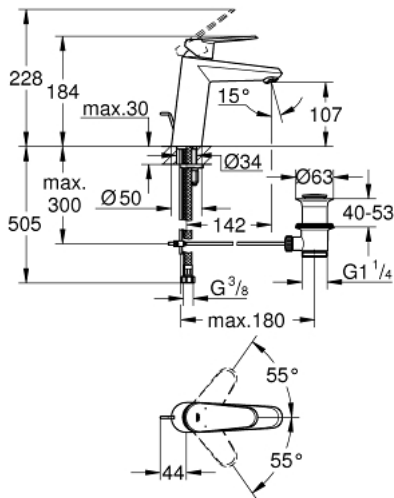

23 448 002 EURODISC COSMOPOLITAN SINGLE-LEVER BASIN MIXER 1/2" M-SIZE

PRODUCT DESCRIPTION

- GROHE SilkMove 35 mm ceramic cartridge
- adjustable flow rate limiter
- GROHE StarLight chrome finish
- GROHE EcoJoy mousseur 5.7 l/min
- GROHE FastFixation Plus installation system
- pop-up waste set 1 1/4"
- flexible connection hoses

23 448 002 **EURODISC COSMOPOLITAN SINGLE-LEVER BASIN MIXER 1/2"**
M-SIZE

SPARE PARTS

- 1: Lever (Order-nr. 46738000)
 - 2: Cap (Order-nr. 46492000)
 - 3: Screw coupling (Order-nr. 46460000)
 - 4: Cartridge (Order-nr. 46374000)
 - 5: Pop-up rod (Order-nr. 46739000)
 - 6: Mousseur (Order-nr. 48159000)
 - 7: Shank mounting kit (Order-nr. 46645000)
 - 8: Waste set 1 1/4" (Order-nr. 28910000)
 - 8.1: Plug (Order-nr. 07182000)
 - 8.2: Eccentric rod (Order-nr. 07052000)
 - 9: Temperature limiter (Order-nr. 46375000)*
 - 10: Socket Spanner (Order-nr. 19332000)*
 - 11: Mounting wrench (Order-nr. 19017000)*
 - 12: Eccentric rod (Order-nr. 07341000)*
- * Optional accessories