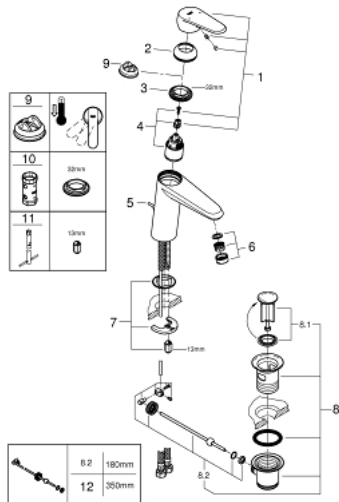

23 448 002 EURODISC COSMOPOLITAN SINGLE-LEVER BASIN MIXER 1/2" M-SIZE

PRODUCT DESCRIPTION

- GROHE SilkMove 35 mm ceramic cartridge
- adjustable flow rate limiter
- GROHE StarLight chrome finish
- GROHE EcoJoy mousseur 5.7 l/min
- GROHE FastFixation Plus installation system
- pop-up waste set 1 1/4"
- flexible connection hoses

23 448 002 **EURODISC COSMOPOLITAN SINGLE-LEVER BASIN MIXER 1/2"**
M-SIZE

SPARE PARTS

- 1: Lever (Order-nr. 46738000)
 - 2: Cap (Order-nr. 46492000)
 - 3: Screw coupling (Order-nr. 46460000)
 - 4: Cartridge (Order-nr. 46374000)
 - 5: Pop-up rod (Order-nr. 46739000)
 - 6: Mousseur (Order-nr. 48159000)
 - 7: Shank mounting kit (Order-nr. 46645000)
 - 8: Waste set 1 1/4" (Order-nr. 28910000)
 - 8.1: Plug (Order-nr. 07182000)
 - 8.2: Eccentric rod (Order-nr. 07052000)
 - 9: Temperature limiter (Order-nr. 46375000)*
 - 10: Socket Spanner (Order-nr. 19332000)*
 - 11: Mounting wrench (Order-nr. 19017000)*
 - 12: Eccentric rod (Order-nr. 07341000)*
- * Optional accessories