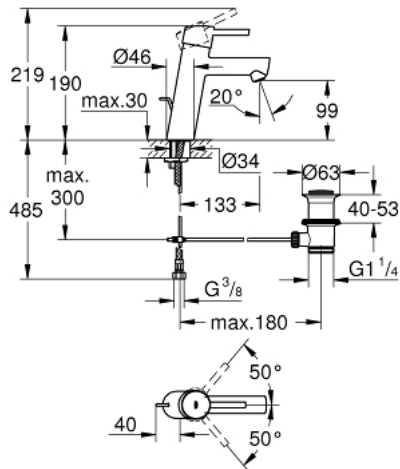

23 450 001 **CONCETTO SINGLE-LEVER BASIN MIXER 1/2"**
M-SIZE

PRODUCT DESCRIPTION

- **GROHE SilkMove** 28 mm ceramic cartridge
- with temperature limiter
- **GROHE StarLight** chrome finish
- **GROHE EcoJoy** SpeedClean mousseur 5.7 l/min
- **GROHE FastFixation** rapid installation system
- pop-up waste set 1 1/4"
- flexible connection hoses

23 450 001 **CONCETTO SINGLE-LEVER BASIN MIXER 1/2"**
M-SIZE

SPARE PARTS

- 1: Lever (Order-nr. 46753000)
- 2: Fitting ring (Order-nr. 46715000)
- 3: Cartridge (Order-nr. 46580000)
- 4: Mousseur (Order-nr. 06574000)
- 5: Pop-up rod (Order-nr. 46739000)
- 6: Shank mounting kit (Order-nr. 46249000)
- 7: Waste set 1 1/4" (Order-nr. 28910000)
- 7.1: Plug (Order-nr. 07182000)
- 7.2: Eccentric rod (Order-nr. 07052000)
- 8: Mounting wrench (Order-nr. 19017000)*
- 9: Eccentric rod (Order-nr. 07341000)*
- 10: Base plate (Order-nr. 48165000)*