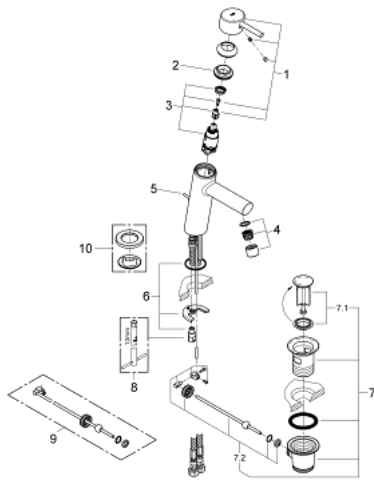

23 450 001 **CONCETTO SINGLE-LEVER BASIN MIXER 1/2"**
M-SIZE

PRODUCT DESCRIPTION

- **GROHE SilkMove** 28 mm ceramic cartridge
- with temperature limiter
- **GROHE StarLight** chrome finish
- **GROHE EcoJoy** SpeedClean mousseur 5.7 l/min
- **GROHE FastFixation** rapid installation system
- pop-up waste set 1 1/4"
- flexible connection hoses

23 450 001 **CONCETTO SINGLE-LEVER BASIN MIXER 1/2"**
M-SIZE

SPARE PARTS

- 1: Lever (Order-nr. 46753000)
- 2: Fitting ring (Order-nr. 46715000)
- 3: Cartridge (Order-nr. 46580000)
- 4: Mousseur (Order-nr. 06574000)
- 5: Pop-up rod (Order-nr. 46739000)
- 6: Shank mounting kit (Order-nr. 46249000)
- 7: Waste set 1 1/4" (Order-nr. 28910000)
- 7.1: Plug (Order-nr. 07182000)
- 7.2: Eccentric rod (Order-nr. 07052000)
- 8: Mounting wrench (Order-nr. 19017000)*
- 9: Eccentric rod (Order-nr. 07341000)*
- 10: Base plate (Order-nr. 48165000)*