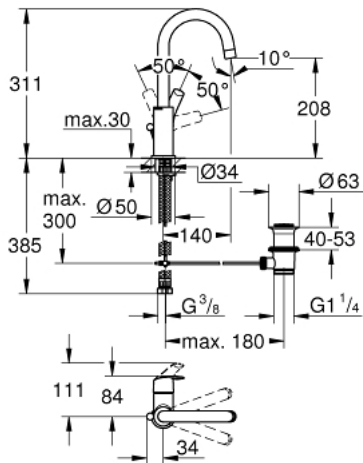

23 537 002 **EUROSMART SINGLE-LEVER BASIN MIXER 1/2"**  
**L-SIZE**

**PRODUCT DESCRIPTION**

- Colour: chrome
- GROHE SilkMove 28 mm ceramic cartridge
- with temperature limiter
- GROHE Long-Life finish
- GROHE Water Saving - Less water, perfect flow
- maximum flow rate (at 3 bar): 5 l/min
- GROHE FastFixation installation system
- swivel tubular spout
- swivel area 360°
- pop-up waste set 1 1/4"
- flexible connection hoses

23 537 002 **EUROSMART SINGLE-LEVER BASIN MIXER 1/2"**  
**L-SIZE**

**SPARE PARTS**, January 2019 – now

- 1: Lever (Spare part-nr. 46900000)
  - 2: Fitting ring (Spare part-nr. 46715000)
  - 3: Cartridge (Spare part-nr. 46580000)
  - 4: Swivel tube spout (Spare part-nr. 13368000)
  - 4.1: Safety ring (Spare part-nr. 4825700M)
  - 4.2: Mousseur (Spare part-nr. 13967000)
  - 5: Pop-up rod (Spare part-nr. 06329000)
  - 6: Shank mounting kit (Spare part-nr. 46249000)
  - 7: Waste set 1 1/4" (Spare part-nr. 28910000)
  - 7.1: Plug (Spare part-nr. 07182000)
  - 7.2: Eccentric rod (Spare part-nr. 07052000)
  - 8: Mounting wrench (Spare part-nr. 19017000)\*
  - 9: Eccentric rod (Spare part-nr. 07341000)\*
- \* Optional accessories