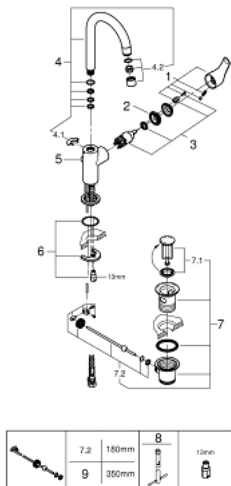

23 537 002 **EUROSMART SINGLE-LEVER BASIN MIXER 1/2"**  
**L-SIZE**

**PRODUCT DESCRIPTION**

- Colour: chrome
- GROHE SilkMove 28 mm ceramic cartridge
- with temperature limiter
- GROHE Long-Life finish
- GROHE Water Saving - Less water, perfect flow
- maximum flow rate (at 3 bar): 5 l/min
- GROHE FastFixation installation system
- swivel tubular spout
- swivel area 360°
- pop-up waste set 1 1/4"
- flexible connection hoses

23 537 002 **EUROSMART SINGLE-LEVER BASIN MIXER 1/2"**  
**L-SIZE**

**SPARE PARTS**, January 2019 – now

- 1: Lever (Spare part-nr. 46900000)
  - 2: Fitting ring (Spare part-nr. 46715000)
  - 3: Cartridge (Spare part-nr. 46580000)
  - 4: Swivel tube spout (Spare part-nr. 13368000)
  - 4.1: Safety ring (Spare part-nr. 4825700M)
  - 4.2: Mousseur (Spare part-nr. 13967000)
  - 5: Pop-up rod (Spare part-nr. 06329000)
  - 6: Shank mounting kit (Spare part-nr. 46249000)
  - 7: Waste set 1 1/4" (Spare part-nr. 28910000)
  - 7.1: Plug (Spare part-nr. 07182000)
  - 7.2: Eccentric rod (Spare part-nr. 07052000)
  - 8: Mounting wrench (Spare part-nr. 19017000)\*
  - 9: Eccentric rod (Spare part-nr. 07341000)\*
- \* Optional accessories