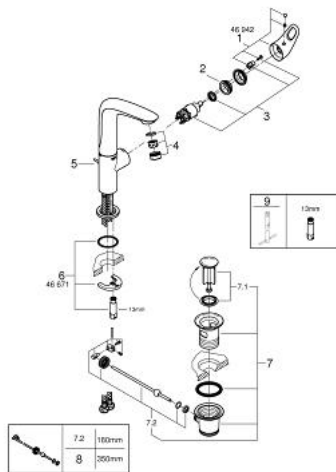

23 569 003 **EUROSTYLE SINGLE-LEVER BASIN MIXER 1/2"**  
**L-SIZE**

**PRODUCT DESCRIPTION**

- loop metal lever
- **GROHE SilkMove** 28 mm ceramic cartridge
- with temperature limiter
- **GROHE StarLight** chrome finish
- **GROHE EcoJoy** mousseur 5.7 l/min
- **GROHE FastFixation** rapid installation system
- swivel cast spout
- swivel area 360°
- pop-up waste set 1 1/4"
- flexible connection hoses

23 569 003 **EUROSTYLE SINGLE-LEVER BASIN MIXER 1/2"**  
**L-SIZE**

**SPARE PARTS**

- 1: Lever (Order-nr. 46942000)
  - 2: Fitting ring (Order-nr. 46715000)
  - 3: Cartridge (Order-nr. 46580000)
  - 4: Mousseur (Order-nr. 48159000)
  - 5: Pop-up rod (Order-nr. 46739000)
  - 6: Shank mounting kit (Order-nr. 46671000)
  - 7: Waste set 1 1/4" (Order-nr. 28910000)
  - 7.1: Plug (Order-nr. 07182000)
  - 7.2: Eccentric rod (Order-nr. 07052000)
  - 8: Eccentric rod (Order-nr. 07341000)\*
  - 9: Mounting wrench (Order-nr. 19017000)\*
- \* Optional accessories