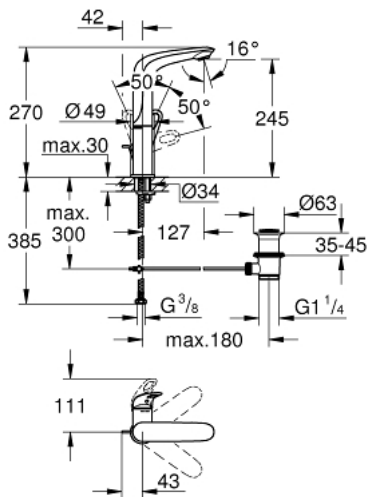

23 569 003 **EUROSTYLE SINGLE-LEVER BASIN MIXER 1/2"**  
**L-SIZE**

**PRODUCT DESCRIPTION**

- loop metal lever
- **GROHE SilkMove** 28 mm ceramic cartridge
- with temperature limiter
- **GROHE StarLight** chrome finish
- **GROHE EcoJoy** mousseur 5.7 l/min
- **GROHE FastFixation** rapid installation system
- swivel cast spout
- swivel area 360°
- pop-up waste set 1 1/4"
- flexible connection hoses

23 569 003 **EUROSTYLE SINGLE-LEVER BASIN MIXER 1/2"**  
**L-SIZE**

**SPARE PARTS**

- 1: Lever (Order-nr. 46942000)
  - 2: Fitting ring (Order-nr. 46715000)
  - 3: Cartridge (Order-nr. 46580000)
  - 4: Mousseur (Order-nr. 48159000)
  - 5: Pop-up rod (Order-nr. 46739000)
  - 6: Shank mounting kit (Order-nr. 46671000)
  - 7: Waste set 1 1/4" (Order-nr. 28910000)
  - 7.1: Plug (Order-nr. 07182000)
  - 7.2: Eccentric rod (Order-nr. 07052000)
  - 8: Eccentric rod (Order-nr. 07341000)\*
  - 9: Mounting wrench (Order-nr. 19017000)\*
- \* Optional accessories