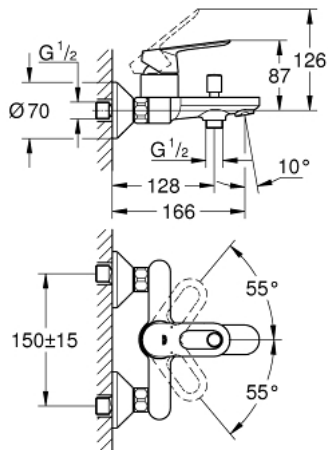

23 603 000 **BAULoop SINGLE-LEVER BATH MIXER 1/2"**

PRODUCT DESCRIPTION

- Colour: chrome
- wall mounted
- GROHE Long-Life 35 mm ceramic cartridge
- GROHE Long-Life finish
- automatic diverter: bath/shower
- mousseur
- S-unions
- metal wall escutcheon

23 603 000 BAULoop SINGLE-LEVER BATH MIXER 1/2"

SPARE PARTS, May 2015 – now

- 1: Lever (Spare part-nr. 46961000)
 - 2: Cap (Spare part-nr. 46899000)
 - 3: Cartridge (Spare part-nr. 46374000)
 - 4: Diverter knob (Spare part-nr. 64309000)
 - 5: Diverter (Spare part-nr. 65655000)
 - 6: Mousseur (Spare part-nr. 13952000)
 - 7: S-union (Spare part-nr. 12075000)
 - 7.1: Seal (Spare part-nr. 0138600M)
 - 7.2: Escutcheon (Spare part-nr. 0221000M)
 - 8: Screw connection 1/2" (Spare part-nr. 45044000)
 - 9: Extension 3/4", 20 mm (Spare part-nr. 0713000M)*
 - 10: Temperature limiter (Spare part-nr. 46375000)*
 - 11: Socket Spanner (Spare part-nr. 19332000)*
 - 12: Special spanner (Spare part-nr. 19377000)*
- * Optional accessories