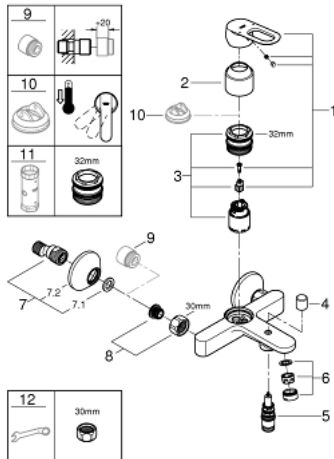

23 603 000 **BAULoop SINGLE-LEVER BATH MIXER 1/2"**

PRODUCT DESCRIPTION

- Colour: chrome
- wall mounted
- GROHE Long-Life 35 mm ceramic cartridge
- GROHE Long-Life finish
- automatic diverter: bath/shower
- mousseur
- S-unions
- metal wall escutcheon

23 603 000 BAULoop SINGLE-LEVER BATH MIXER 1/2"

SPARE PARTS, May 2015 – now

- 1: Lever (Spare part-nr. 46961000)
 - 2: Cap (Spare part-nr. 46899000)
 - 3: Cartridge (Spare part-nr. 46374000)
 - 4: Diverter knob (Spare part-nr. 64309000)
 - 5: Diverter (Spare part-nr. 65655000)
 - 6: Mousseur (Spare part-nr. 13952000)
 - 7: S-union (Spare part-nr. 12075000)
 - 7.1: Seal (Spare part-nr. 0138600M)
 - 7.2: Escutcheon (Spare part-nr. 0221000M)
 - 8: Screw connection 1/2" (Spare part-nr. 45044000)
 - 9: Extension 3/4", 20 mm (Spare part-nr. 0713000M)*
 - 10: Temperature limiter (Spare part-nr. 46375000)*
 - 11: Socket Spanner (Spare part-nr. 19332000)*
 - 12: Special spanner (Spare part-nr. 19377000)*
- * Optional accessories