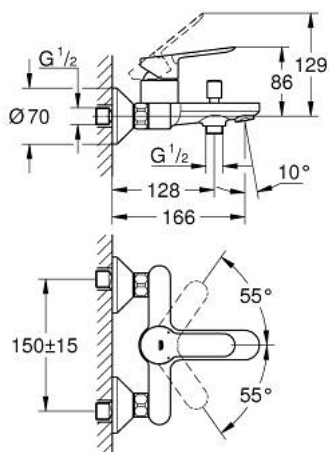

23 605 000 **BAUEDGE SINGLE-LEVER BATH MIXER 1/2"**

PRODUCT DESCRIPTION

- Colour: chrome
- wall mounted
- GROHE Long-Life 35 mm ceramic cartridge
- GROHE Long-Life finish
- automatic diverter: bath/shower
- mousseur
- S-unions
- metal wall escutcheon

23 605 000 BAUEDGE SINGLE-LEVER BATH MIXER 1/2"

SPARE PARTS, May 2015 – now

- 1: Lever (Spare part-nr. 46962000)
 - 2: Cap (Spare part-nr. 46899000)
 - 3: Cartridge (Spare part-nr. 46374000)
 - 4: Diverter knob (Spare part-nr. 64309000)
 - 5: Diverter (Spare part-nr. 65655000)
 - 6: Mousseur (Spare part-nr. 13952000)
 - 7: S-union (Spare part-nr. 12075000)
 - 7.1: Seal (Spare part-nr. 0138600M)
 - 7.2: Escutcheon (Spare part-nr. 0221000M)
 - 8: Screw connection 1/2" (Spare part-nr. 45044000)
 - 9: Extension 3/4", 20 mm (Spare part-nr. 0713000M)*
 - 10: Temperature limiter (Spare part-nr. 46375000)*
 - 11: Socket Spanner (Spare part-nr. 19332000)*
 - 12: Special spanner (Spare part-nr. 19377000)*
- * Optional accessories