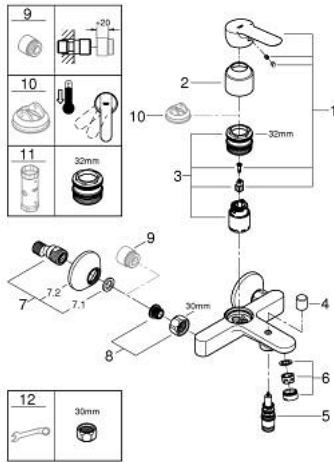

23 605 000 **BAUEDGE SINGLE-LEVER BATH MIXER 1/2"**

PRODUCT DESCRIPTION

- Colour: chrome
- wall mounted
- GROHE Long-Life 35 mm ceramic cartridge
- GROHE Long-Life finish
- automatic diverter: bath/shower
- mousseur
- S-unions
- metal wall escutcheon

23 605 000 BAUEDGE SINGLE-LEVER BATH MIXER 1/2"

SPARE PARTS, May 2015 – now

- 1: Lever (Spare part-nr. 46962000)
 - 2: Cap (Spare part-nr. 46899000)
 - 3: Cartridge (Spare part-nr. 46374000)
 - 4: Diverter knob (Spare part-nr. 64309000)
 - 5: Diverter (Spare part-nr. 65655000)
 - 6: Mousseur (Spare part-nr. 13952000)
 - 7: S-union (Spare part-nr. 12075000)
 - 7.1: Seal (Spare part-nr. 0138600M)
 - 7.2: Escutcheon (Spare part-nr. 0221000M)
 - 8: Screw connection 1/2" (Spare part-nr. 45044000)
 - 9: Extension 3/4", 20 mm (Spare part-nr. 0713000M)*
 - 10: Temperature limiter (Spare part-nr. 46375000)*
 - 11: Socket Spanner (Spare part-nr. 19332000)*
 - 12: Special spanner (Spare part-nr. 19377000)*
- * Optional accessories