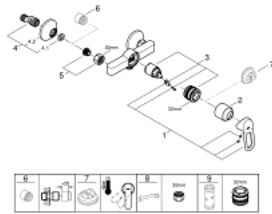

23 634 000 **BAULoop SINGLE-LEVER SHOWER MIXER 1/2"**

PRODUCT DESCRIPTION

- Colour: chrome
- wall mounted
- GROHE Long-Life 35 mm ceramic cartridge
- GROHE Long-Life finish
- shower bottom outlet 1/2"
- S-unions
- metal wall escutcheon

23 634 000 BAULoop SINGLE-LEVER SHOWER MIXER 1/2"

SPARE PARTS, May 2015 – now

- 1: Lever (Spare part-nr. 46961000)
- 2: Cap (Spare part-nr. 46899000)
- 3: Cartridge (Spare part-nr. 46374000)
- 4: S-union (Spare part-nr. 12075000)
- 4.1: Seal (Spare part-nr. 0138600M)
- 4.2: Escutcheon (Spare part-nr. 0221000M)
- 5: Screw connection 1/2" (Spare part-nr. 45044000)
- 6: Extension 3/4", 20 mm (Spare part-nr. 0713000M)*
- 7: Temperature limiter (Spare part-nr. 46375000)*
- 8: Special spanner (Spare part-nr. 19377000)*
- 9: Socket Spanner (Spare part-nr. 19332000)*