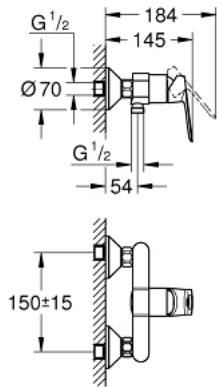

23 634 000 **BAULoop SINGLE-LEVER SHOWER MIXER 1/2"**

PRODUCT DESCRIPTION

- Colour: chrome
- wall mounted
- GROHE Long-Life 35 mm ceramic cartridge
- GROHE Long-Life finish
- shower bottom outlet 1/2"
- S-unions
- metal wall escutcheon

23 634 000 BAULoop SINGLE-LEVER SHOWER MIXER 1/2"

SPARE PARTS, May 2015 – now

- 1: Lever (Spare part-nr. 46961000)
- 2: Cap (Spare part-nr. 46899000)
- 3: Cartridge (Spare part-nr. 46374000)
- 4: S-union (Spare part-nr. 12075000)
- 4.1: Seal (Spare part-nr. 0138600M)
- 4.2: Escutcheon (Spare part-nr. 0221000M)
- 5: Screw connection 1/2" (Spare part-nr. 45044000)
- 6: Extension 3/4", 20 mm (Spare part-nr. 0713000M)*
- 7: Temperature limiter (Spare part-nr. 46375000)*
- 8: Special spanner (Spare part-nr. 19377000)*
- 9: Socket Spanner (Spare part-nr. 19332000)*