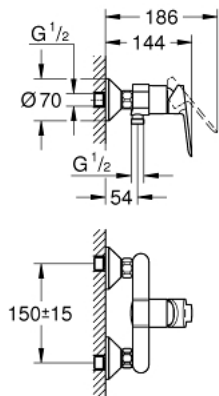

23 636 000 **BAUEDGE SINGLE-LEVER SHOWER MIXER 1/2"**

PRODUCT DESCRIPTION

- Colour: chrome
- wall mounted
- GROHE Long-Life 35 mm ceramic cartridge
- GROHE Long-Life finish
- shower bottom outlet 1/2"
- S-unions
- metal wall escutcheon

23 636 000 BAUEDGE SINGLE-LEVER SHOWER MIXER 1/2"

SPARE PARTS, May 2015 – now

- 1: Lever (Spare part-nr. 46962000)
- 2: Cap (Spare part-nr. 46899000)
- 3: Cartridge (Spare part-nr. 46374000)
- 4: S-union (Spare part-nr. 12075000)
- 4.1: Seal (Spare part-nr. 0138600M)
- 4.2: Escutcheon (Spare part-nr. 0221000M)
- 5: Screw connection 1/2" (Spare part-nr. 45044000)
- 6: Extension 3/4", 20 mm (Spare part-nr. 0713000M)*
- 7: Temperature limiter (Spare part-nr. 46375000)*
- 8: Special spanner (Spare part-nr. 19377000)*
- 9: Socket Spanner (Spare part-nr. 19332000)*