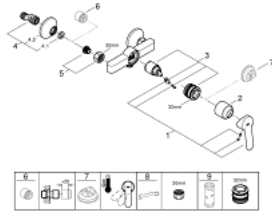

23 636 000 **BAUEDGE SINGLE-LEVER SHOWER MIXER 1/2"**

PRODUCT DESCRIPTION

- Colour: chrome
- wall mounted
- GROHE Long-Life 35 mm ceramic cartridge
- GROHE Long-Life finish
- shower bottom outlet 1/2"
- S-unions
- metal wall escutcheon

23 636 000 BAUEDGE SINGLE-LEVER SHOWER MIXER 1/2"

SPARE PARTS, May 2015 – now

- 1: Lever (Spare part-nr. 46962000)
- 2: Cap (Spare part-nr. 46899000)
- 3: Cartridge (Spare part-nr. 46374000)
- 4: S-union (Spare part-nr. 12075000)
- 4.1: Seal (Spare part-nr. 0138600M)
- 4.2: Escutcheon (Spare part-nr. 0221000M)
- 5: Screw connection 1/2" (Spare part-nr. 45044000)
- 6: Extension 3/4", 20 mm (Spare part-nr. 0713000M)*
- 7: Temperature limiter (Spare part-nr. 46375000)*
- 8: Special spanner (Spare part-nr. 19377000)*
- 9: Socket Spanner (Spare part-nr. 19332000)*