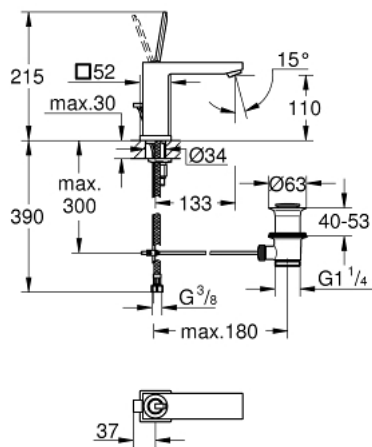

23 657 000 **EUROCUBE JOY SINGLE-LEVER BASIN MIXER 1/2"**
M-SIZE

PRODUCT DESCRIPTION

- **GROHE FeatherControl** Joystick cartridge
- **GROHE EcoJoy** SpeedClean mousseur 5.7 l/min
- **GROHE FastFixation Plus** installation system
- pop-up waste set 1 1/4"
- flexible connection hoses

23 657 000 **EUROCUBE JOY SINGLE-LEVER BASIN MIXER 1/2"**
M-SIZE

SPARE PARTS

- 1: Lever (Order-nr. 46945000)
- 2: Cartridge (Order-nr. 46907000)
- 3: Pop-up rod (Order-nr. 46787000)
- 4: Shank mounting kit (Order-nr. 46645000)
- 5: Waste set 1 1/4" (Order-nr. 28910000)
- 5.1: Plug (Order-nr. 07182000)
- 5.2: Eccentric rod (Order-nr. 07052000)
- 6: Mousseur (Order-nr. 48159000)
- 7: Mounting wrench (Order-nr. 19017000)*
- 8: Eccentric rod (Order-nr. 07341000)*