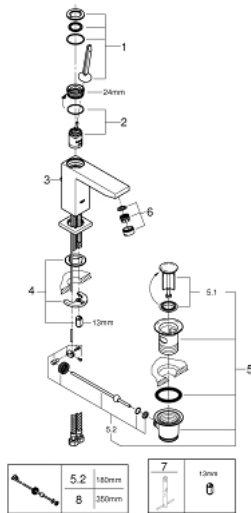

23 657 000 **EUROCUBE JOY SINGLE-LEVER BASIN MIXER 1/2"**
M-SIZE

PRODUCT DESCRIPTION

- **GROHE FeatherControl** Joystick cartridge
- **GROHE EcoJoy** SpeedClean mousseur 5.7 l/min
- **GROHE FastFixation Plus** installation system
- pop-up waste set 1 1/4"
- flexible connection hoses

23 657 000 **EUROCUBE JOY SINGLE-LEVER BASIN MIXER 1/2"**
M-SIZE

SPARE PARTS

- 1: Lever (Order-nr. 46945000)
- 2: Cartridge (Order-nr. 46907000)
- 3: Pop-up rod (Order-nr. 46787000)
- 4: Shank mounting kit (Order-nr. 46645000)
- 5: Waste set 1 1/4" (Order-nr. 28910000)
- 5.1: Plug (Order-nr. 07182000)
- 5.2: Eccentric rod (Order-nr. 07052000)
- 6: Mousseur (Order-nr. 48159000)
- 7: Mounting wrench (Order-nr. 19017000)*
- 8: Eccentric rod (Order-nr. 07341000)*