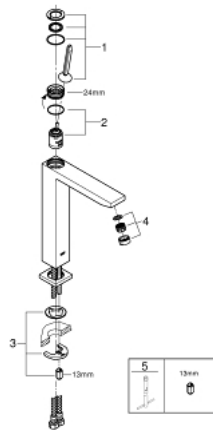

23 661 000 **EUROCUBE JOY SINGLE-LEVER BASIN MIXER 1/2"**  
**XL-SIZE**

**PRODUCT DESCRIPTION**

- for free-standing basins
- GROHE FeatherControl Joystick cartridge
- GROHE EcoJoy SpeedClean mousseur 5.7 l/min
- GROHE FastFixation Plus installation system
- smooth body
- flexible connection hoses

23 661 000 **EUROCUBE JOY SINGLE-LEVER BASIN MIXER 1/2"**  
**XL-SIZE**

**SPARE PARTS**

- 1: Lever (Order-nr. 46945000)
  - 2: Cartridge (Order-nr. 46907000)
  - 3: Shank mounting kit (Order-nr. 46645000)
  - 4: Mousseur (Order-nr. 48159000)
  - 5: Mounting wrench (Order-nr. 19017000)\*
- \* Optional accessories