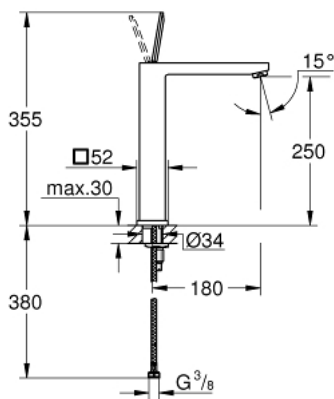

23 661 000 **EUROCUBE JOY SINGLE-LEVER BASIN MIXER 1/2"**  
**XL-SIZE**

**PRODUCT DESCRIPTION**

- for free-standing basins
- GROHE FeatherControl Joystick cartridge
- GROHE EcoJoy SpeedClean mousseur 5.7 l/min
- GROHE FastFixation Plus installation system
- smooth body
- flexible connection hoses

23 661 000 **EUROCUBE JOY SINGLE-LEVER BASIN MIXER 1/2"**  
**XL-SIZE**

**SPARE PARTS**

- 1: Lever (Order-nr. 46945000)
  - 2: Cartridge (Order-nr. 46907000)
  - 3: Shank mounting kit (Order-nr. 46645000)
  - 4: Mousseur (Order-nr. 48159000)
  - 5: Mounting wrench (Order-nr. 19017000)\*
- \* Optional accessories