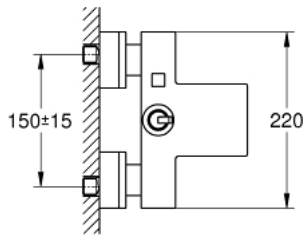

## 23 666 000 EUROCUBE JOY SINGLE-LEVER BATH MIXER 1/2"

### PRODUCT DESCRIPTION

- wall mounted
- **GROHE FeatherControl** Joystick cartridge
- GROHE XL Waterfall
- integrated non-return valve in shower outlet
- S-unions
- protected against backflow

23 666 000 **EUROCUBE JOY SINGLE-LEVER BATH MIXER 1/2"**

**SPARE PARTS**

- 1: Lever (Order-nr. 46946000)
- 2: Cartridge (Order-nr. 46907000)
- 3: Diverter knob (Order-nr. 48128000)
- 4: Water flow (Order-nr. 47924000)
- 5: Diverter (Order-nr. 46947000)
- 6: Non-return valve (Order-nr. 08565000)
- 7: Screw connection 1/2" (Order-nr. 45044000)
- 8: S-union (Order-nr. 47824000)
- 9: Extension set 1/2", 30 mm (Order-nr. 46238000)\*
- 10: Special spanner (Order-nr. 19377000)\*