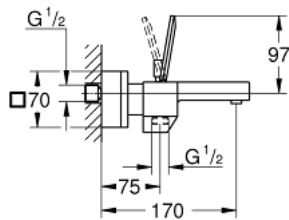

## 23 666 000 EUROCUBE JOY SINGLE-LEVER BATH MIXER 1/2"

### PRODUCT DESCRIPTION

- wall mounted
- **GROHE FeatherControl** Joystick cartridge
- GROHE XL Waterfall
- integrated non-return valve in shower outlet
- S-unions
- protected against backflow

23 666 000 **EUROCUBE JOY SINGLE-LEVER BATH MIXER 1/2"**

**SPARE PARTS**

- 1: Lever (Order-nr. 46946000)
- 2: Cartridge (Order-nr. 46907000)
- 3: Diverter knob (Order-nr. 48128000)
- 4: Water flow (Order-nr. 47924000)
- 5: Diverter (Order-nr. 46947000)
- 6: Non-return valve (Order-nr. 08565000)
- 7: Screw connection 1/2" (Order-nr. 45044000)
- 8: S-union (Order-nr. 47824000)
- 9: Extension set 1/2", 30 mm (Order-nr. 46238000)\*
- 10: Special spanner (Order-nr. 19377000)\*