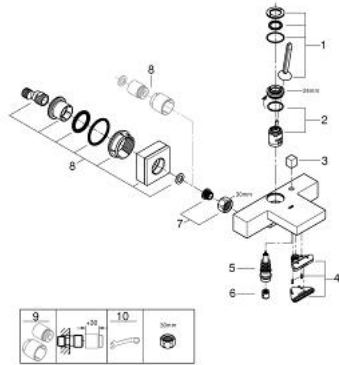

## 23 666 000 EUROCUBE JOY SINGLE-LEVER BATH MIXER 1/2"

### PRODUCT DESCRIPTION

- wall mounted
- **GROHE FeatherControl** Joystick cartridge
- GROHE XL Waterfall
- integrated non-return valve in shower outlet
- S-unions
- protected against backflow

23 666 000 **EUROCUBE JOY SINGLE-LEVER BATH MIXER 1/2"**

**SPARE PARTS**

- 1: Lever (Order-nr. 46946000)
- 2: Cartridge (Order-nr. 46907000)
- 3: Diverter knob (Order-nr. 48128000)
- 4: Water flow (Order-nr. 47924000)
- 5: Diverter (Order-nr. 46947000)
- 6: Non-return valve (Order-nr. 08565000)
- 7: Screw connection 1/2" (Order-nr. 45044000)
- 8: S-union (Order-nr. 47824000)
- 9: Extension set 1/2", 30 mm (Order-nr. 46238000)\*
- 10: Special spanner (Order-nr. 19377000)\*