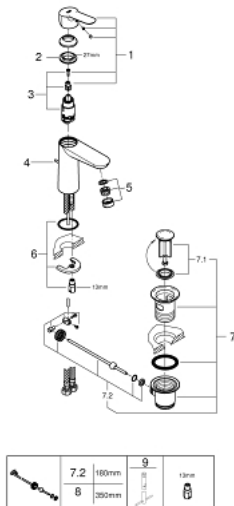

23 758 000 **BAUEDGE SINGLE-LEVER BASIN MIXER 1/2"**  
**M-SIZE**

**PRODUCT DESCRIPTION**

- Colour: chrome
- GROHE Long-Life 28 mm ceramic cartridge
- GROHE Long-Life finish
- GROHE Water Saving - Less water, perfect flow
- maximum flow rate (at 3 bar): 5 l/min
- rapid installation system
- plastic pop-up waste set 1 1/4"
- flexible connection hoses

23 758 000 **BAUEDGE SINGLE-LEVER BASIN MIXER 1/2"**  
**M-SIZE**

**SPARE PARTS**, May 2016 – now

- 1: Lever (Spare part-nr. 46697000)
- 2: Fitting ring (Spare part-nr. 46715000)
- 3: Cartridge (Spare part-nr. 46580000)
- 4: Pop-up rod (Spare part-nr. 46739000)
- 5: Mousseur (Spare part-nr. 48159000)
- 6: Shank mounting kit (Spare part-nr. 46249000)
- 7: Waste set 1 1/4" (Spare part-nr. 28910000)
- 7.1: Plug (Spare part-nr. 07182000)
- 7.2: Eccentric rod (Spare part-nr. 07052000)
- 8: Eccentric rod (Spare part-nr. 07341000)\*
- 9: Mounting wrench (Spare part-nr. 19017000)\*