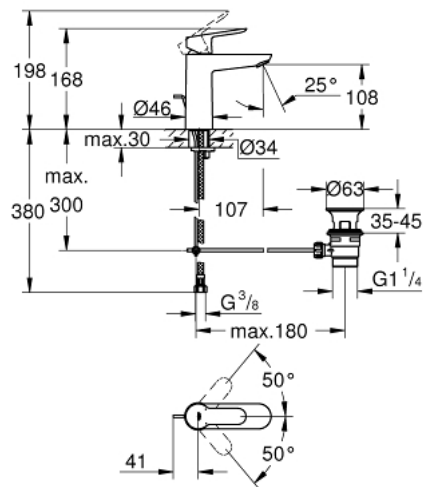

23 758 000 **BAUEDGE SINGLE-LEVER BASIN MIXER 1/2"**  
**M-SIZE**

**PRODUCT DESCRIPTION**

- Colour: chrome
- GROHE Long-Life 28 mm ceramic cartridge
- GROHE Long-Life finish
- GROHE Water Saving - Less water, perfect flow
- maximum flow rate (at 3 bar): 5 l/min
- rapid installation system
- plastic pop-up waste set 1 1/4"
- flexible connection hoses

23 758 000 **BAUEDGE SINGLE-LEVER BASIN MIXER 1/2"**  
**M-SIZE**

**SPARE PARTS**, May 2016 – now

- 1: Lever (Spare part-nr. 46697000)
- 2: Fitting ring (Spare part-nr. 46715000)
- 3: Cartridge (Spare part-nr. 46580000)
- 4: Pop-up rod (Spare part-nr. 46739000)
- 5: Mousseur (Spare part-nr. 48159000)
- 6: Shank mounting kit (Spare part-nr. 46249000)
- 7: Waste set 1 1/4" (Spare part-nr. 28910000)
- 7.1: Plug (Spare part-nr. 07182000)
- 7.2: Eccentric rod (Spare part-nr. 07052000)
- 8: Eccentric rod (Spare part-nr. 07341000)\*
- 9: Mounting wrench (Spare part-nr. 19017000)\*