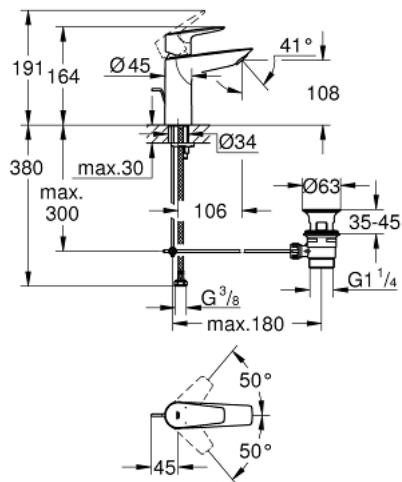

23 758 001 **BAUEDGE SINGLE-LEVER BASIN MIXER 1/2"**  
**M-SIZE**

**PRODUCT DESCRIPTION**

- **GROHE Longlife** 28 mm ceramic cartridge
- with temperature limiter
- **GROHE StarLight** chrome finish
- **GROHE Zero** isolated inner water ways - lead and nickel free within the faucet
- **GROHE EcoJoy** mousseur 5.7 l/min
- rapid installation system
- plastic pop-up waste set 1 1/4"
- flexible connection hoses

23 758 001 **BAUEDGE SINGLE-LEVER BASIN MIXER 1/2"**  
**M-SIZE**

**SPARE PARTS**

- 1: Cartridge (Order-nr. 48518000)
  - 2: Pop-up rod (Order-nr. 46739000)
  - 3: Mousseur (Order-nr. 48159000)
  - 4: Shank mounting kit (Order-nr. 46249000)
  - 5: Waste set 1 1/4" (Order-nr. 28910000)
  - 5.1: Plug (Order-nr. 07182000)
  - 5.2: Eccentric rod (Order-nr. 07052000)
  - 6: Eccentric rod (Order-nr. 07341000)\*
  - 7: Mounting wrench (Order-nr. 19017000)\*
- \* Optional accessories