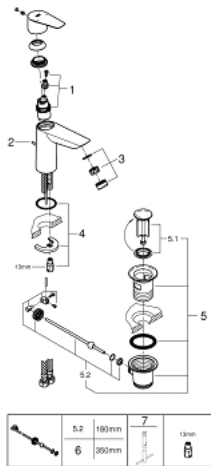

23 758 001 **BAUEDGE SINGLE-LEVER BASIN MIXER 1/2"**  
**M-SIZE**

**PRODUCT DESCRIPTION**

- **GROHE Longlife** 28 mm ceramic cartridge
- with temperature limiter
- **GROHE StarLight** chrome finish
- **GROHE Zero** isolated inner water ways - lead and nickel free within the faucet
- **GROHE EcoJoy** mousseur 5.7 l/min
- rapid installation system
- plastic pop-up waste set 1 1/4"
- flexible connection hoses

23 758 001 **BAUEDGE SINGLE-LEVER BASIN MIXER 1/2"**  
**M-SIZE**

**SPARE PARTS**

- 1: Cartridge (Order-nr. 48518000)
  - 2: Pop-up rod (Order-nr. 46739000)
  - 3: Mousseur (Order-nr. 48159000)
  - 4: Shank mounting kit (Order-nr. 46249000)
  - 5: Waste set 1 1/4" (Order-nr. 28910000)
  - 5.1: Plug (Order-nr. 07182000)
  - 5.2: Eccentric rod (Order-nr. 07052000)
  - 6: Eccentric rod (Order-nr. 07341000)\*
  - 7: Mounting wrench (Order-nr. 19017000)\*
- \* Optional accessories