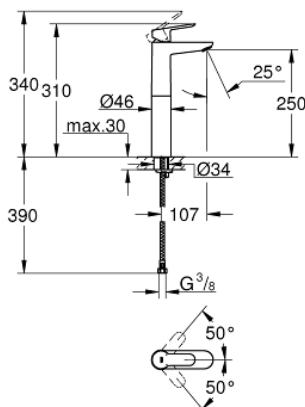

23 761 000 **BAUEDGE SINGLE-LEVER BASIN MIXER 1/2"**  
**XL-SIZE**

**PRODUCT DESCRIPTION**

- Colour: chrome
- for free-standing basins
- GROHE Long-Life 28 mm ceramic cartridge
- GROHE Long-Life finish
- GROHE Water Saving - Less water, perfect flow
- maximum flow rate (at 3 bar): 5 l/min
- rapid installation system
- smooth body
- flexible connection hoses

23 761 000 **BAUEDGE SINGLE-LEVER BASIN MIXER 1/2"**  
**XL-SIZE**

**SPARE PARTS**, May 2016 – now

- 1: Lever (Spare part-nr. 46697000)
- 2: Fitting ring (Spare part-nr. 46715000)
- 3: Cartridge (Spare part-nr. 46580000)
- 4: Mousseur (Spare part-nr. 48159000)
- 5: Shank mounting kit (Spare part-nr. 46249000)
- 6: Mounting wrench (Spare part-nr. 19017000)\*