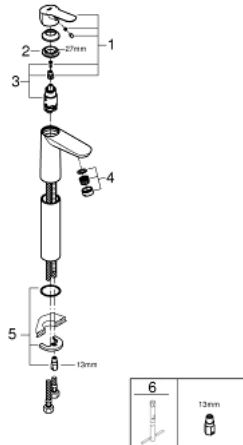

23 761 000 **BAUEDGE SINGLE-LEVER BASIN MIXER 1/2"**  
**XL-SIZE**

**PRODUCT DESCRIPTION**

- Colour: chrome
- for free-standing basins
- GROHE Long-Life 28 mm ceramic cartridge
- GROHE Long-Life finish
- GROHE Water Saving - Less water, perfect flow
- maximum flow rate (at 3 bar): 5 l/min
- rapid installation system
- smooth body
- flexible connection hoses

23 761 000 **BAUEDGE SINGLE-LEVER BASIN MIXER 1/2"**  
**XL-SIZE**

**SPARE PARTS**, May 2016 – now

- 1: Lever (Spare part-nr. 46697000)
- 2: Fitting ring (Spare part-nr. 46715000)
- 3: Cartridge (Spare part-nr. 46580000)
- 4: Mousseur (Spare part-nr. 48159000)
- 5: Shank mounting kit (Spare part-nr. 46249000)
- 6: Mounting wrench (Spare part-nr. 19017000)\*