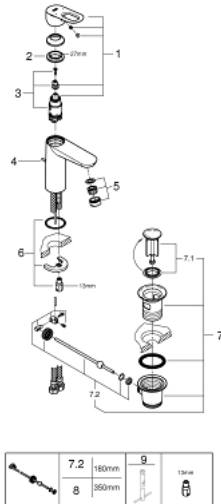

23 762 000 **BAULoop SINGLE-LEVER BASIN MIXER 1/2"**  
**M-SIZE**

**PRODUCT DESCRIPTION**

- Colour: chrome
- GROHE Long-Life 28 mm ceramic cartridge
- GROHE Long-Life finish
- GROHE Water Saving - Less water, perfect flow
- maximum flow rate (at 3 bar): 5 l/min
- rapid installation system
- plastic pop-up waste set 1 1/4"
- flexible connection hoses

## 23 762 000 BAULOOP SINGLE-LEVER BASIN MIXER 1/2" M-SIZE

### SPARE PARTS, May 2016 – now

- 1: Lever (Spare part-nr. 46695000)
- 2: Fitting ring (Spare part-nr. 46715000)
- 3: Cartridge (Spare part-nr. 46580000)
- 4: Pop-up rod (Spare part-nr. 46739000)
- 5: Mousseur (Spare part-nr. 48159000)
- 6: Shank mounting kit (Spare part-nr. 46249000)
- 7: Waste set 1 1/4" (Spare part-nr. 28910000)
- 7.1: Plug (Spare part-nr. 07182000)
- 7.2: Eccentric rod (Spare part-nr. 07052000)
- 8: Eccentric rod (Spare part-nr. 07341000)\*
- 9: Mounting wrench (Spare part-nr. 19017000)\*