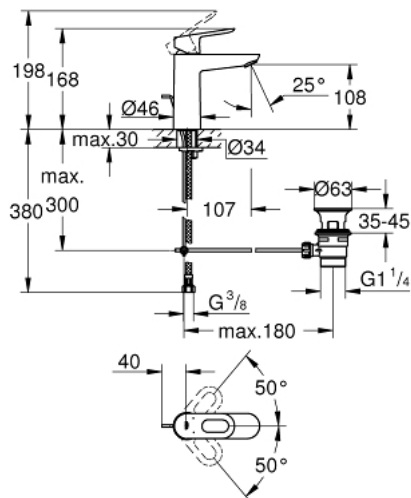

23 762 000 **BAULoop SINGLE-LEVER BASIN MIXER 1/2"**  
**M-SIZE**

**PRODUCT DESCRIPTION**

- Colour: chrome
- GROHE Long-Life 28 mm ceramic cartridge
- GROHE Long-Life finish
- GROHE Water Saving - Less water, perfect flow
- maximum flow rate (at 3 bar): 5 l/min
- rapid installation system
- plastic pop-up waste set 1 1/4"
- flexible connection hoses

## 23 762 000 BAULOOP SINGLE-LEVER BASIN MIXER 1/2" M-SIZE

### SPARE PARTS, May 2016 – now

- 1: Lever (Spare part-nr. 46695000)
- 2: Fitting ring (Spare part-nr. 46715000)
- 3: Cartridge (Spare part-nr. 46580000)
- 4: Pop-up rod (Spare part-nr. 46739000)
- 5: Mousseur (Spare part-nr. 48159000)
- 6: Shank mounting kit (Spare part-nr. 46249000)
- 7: Waste set 1 1/4" (Spare part-nr. 28910000)
- 7.1: Plug (Spare part-nr. 07182000)
- 7.2: Eccentric rod (Spare part-nr. 07052000)
- 8: Eccentric rod (Spare part-nr. 07341000)\*
- 9: Mounting wrench (Spare part-nr. 19017000)\*