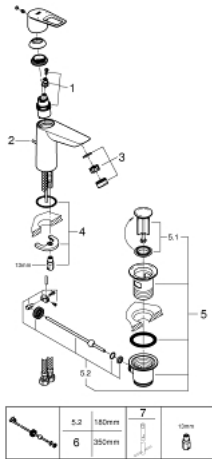

23 762 001 **BAULOOK SINGLE-LEVER BASIN MIXER 1/2"**
M-SIZE

PRODUCT DESCRIPTION

- **GROHE Longlife** 28 mm ceramic cartridge
- with temperature limiter
- **GROHE StarLight** chrome finish
- **GROHE Zero** isolated inner water ways - lead and nickel free within the faucet
- **GROHE EcoJoy** mousseur 5.7 l/min
- rapid installation system
- plastic pop-up waste set 1 1/4"
- flexible connection hoses

23 762 001 **BAULOOP SINGLE-LEVER BASIN MIXER 1/2"**
M-SIZE

SPARE PARTS

- 1: Cartridge (Order-nr. 48518000)
 - 2: Pop-up rod (Order-nr. 46739000)
 - 3: Mousseur (Order-nr. 48159000)
 - 4: Shank mounting kit (Order-nr. 46249000)
 - 5: Waste set 1 1/4" (Order-nr. 28910000)
 - 5.1: Plug (Order-nr. 07182000)
 - 5.2: Eccentric rod (Order-nr. 07052000)
 - 6: Eccentric rod (Order-nr. 07341000)*
 - 7: Mounting wrench (Order-nr. 19017000)*
- * Optional accessories