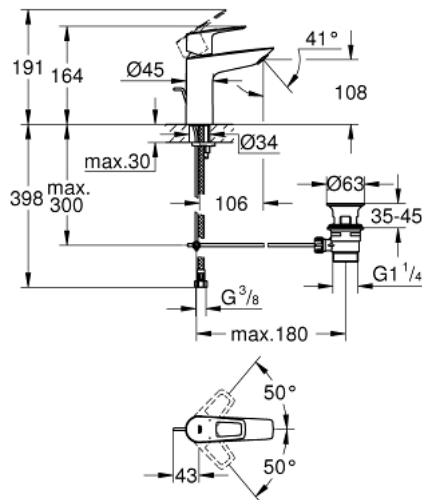

23 762 001 **BAULOOK SINGLE-LEVER BASIN MIXER 1/2"**
M-SIZE

PRODUCT DESCRIPTION

- **GROHE Longlife** 28 mm ceramic cartridge
- with temperature limiter
- **GROHE StarLight** chrome finish
- **GROHE Zero** isolated inner water ways - lead and nickel free within the faucet
- **GROHE EcoJoy** mousseur 5.7 l/min
- rapid installation system
- plastic pop-up waste set 1 1/4"
- flexible connection hoses

23 762 001 **BAULOOP SINGLE-LEVER BASIN MIXER 1/2"**
M-SIZE

SPARE PARTS

- 1: Cartridge (Order-nr. 48518000)
 - 2: Pop-up rod (Order-nr. 46739000)
 - 3: Mousseur (Order-nr. 48159000)
 - 4: Shank mounting kit (Order-nr. 46249000)
 - 5: Waste set 1 1/4" (Order-nr. 28910000)
 - 5.1: Plug (Order-nr. 07182000)
 - 5.2: Eccentric rod (Order-nr. 07052000)
 - 6: Eccentric rod (Order-nr. 07341000)*
 - 7: Mounting wrench (Order-nr. 19017000)*
- * Optional accessories