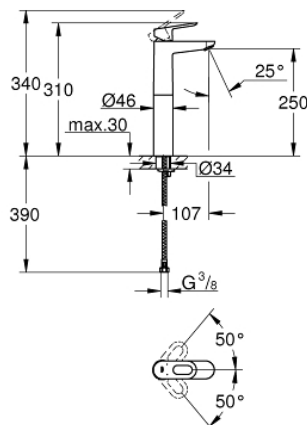

23 764 000 **BAULoop SINGLE-LEVER BASIN MIXER 1/2"**
XL-SIZE

PRODUCT DESCRIPTION

- Colour: chrome
- for free-standing basins
- GROHE Long-Life 28 mm ceramic cartridge
- GROHE Long-Life finish
- GROHE Water Saving - Less water, perfect flow
- maximum flow rate (at 3 bar): 5 l/min
- rapid installation system
- smooth body
- flexible connection hoses

23 764 000 **BAULOOP SINGLE-LEVER BASIN MIXER 1/2"**
XL-SIZE

SPARE PARTS, May 2016 – now

- 1: Lever (Spare part-nr. 46695000)
 - 2: Fitting ring (Spare part-nr. 46715000)
 - 3: Cartridge (Spare part-nr. 46580000)
 - 4: Mousseur (Spare part-nr. 48159000)
 - 5: Shank mounting kit (Spare part-nr. 46249000)
 - 6: Mounting wrench (Spare part-nr. 19017000)*
- * Optional accessories