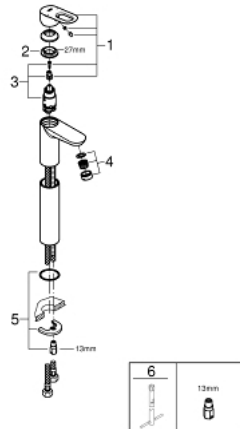

23 764 000 **BAULoop SINGLE-LEVER BASIN MIXER 1/2"**
XL-SIZE

PRODUCT DESCRIPTION

- Colour: chrome
- for free-standing basins
- GROHE Long-Life 28 mm ceramic cartridge
- GROHE Long-Life finish
- GROHE Water Saving - Less water, perfect flow
- maximum flow rate (at 3 bar): 5 l/min
- rapid installation system
- smooth body
- flexible connection hoses

23 764 000 **BAULOOP SINGLE-LEVER BASIN MIXER 1/2"**
XL-SIZE

SPARE PARTS, May 2016 – now

- 1: Lever (Spare part-nr. 46695000)
 - 2: Fitting ring (Spare part-nr. 46715000)
 - 3: Cartridge (Spare part-nr. 46580000)
 - 4: Mousseur (Spare part-nr. 48159000)
 - 5: Shank mounting kit (Spare part-nr. 46249000)
 - 6: Mounting wrench (Spare part-nr. 19017000)*
- * Optional accessories