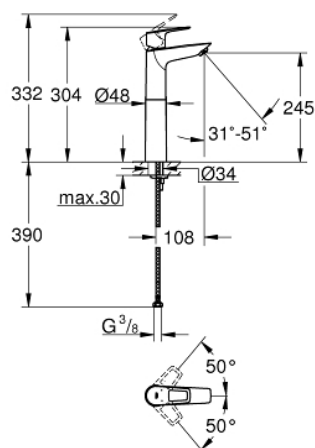

23 764 001 **BAULOOK SINGLE-LEVER BASIN MIXER 1/2"**
XL-SIZE

PRODUCT DESCRIPTION

- for free-standing basins
- **GROHE Longlife** 28 mm ceramic cartridge
- with temperature limiter
- **GROHE StarLight** chrome finish
- **GROHE Zero** isolated inner water ways - lead and nickel free within the faucet
- **GROHE EcoJoy** mousseur 5.7 l/min
- rapid installation system
- smooth body
- flexible connection hoses

23 764 001 **BAULoop SINGLE-LEVER BASIN MIXER 1/2"**
XL-SIZE

SPARE PARTS

- 1: Cartridge (Order-nr. 48518000)
 - 2: Flow straightener (Order-nr. 46837000)
 - 3: Shank mounting kit (Order-nr. 46249000)
 - 4: Waste set with push-open plug (Order-nr. 65807000)*
 - 5: Mounting wrench (Order-nr. 19017000)*
- * Optional accessories