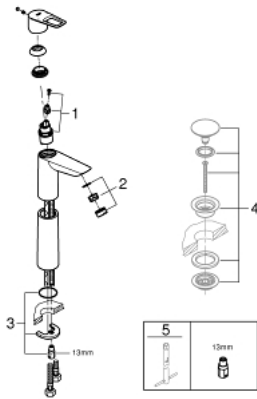

23 764 001 **BAULOOK SINGLE-LEVER BASIN MIXER 1/2"**
XL-SIZE

PRODUCT DESCRIPTION

- for free-standing basins
- **GROHE Longlife** 28 mm ceramic cartridge
- with temperature limiter
- **GROHE StarLight** chrome finish
- **GROHE Zero** isolated inner water ways - lead and nickel free within the faucet
- **GROHE EcoJoy** mousseur 5.7 l/min
- rapid installation system
- smooth body
- flexible connection hoses

23 764 001 **BAULoop SINGLE-LEVER BASIN MIXER 1/2"**
XL-SIZE

SPARE PARTS

- 1: Cartridge (Order-nr. 48518000)
 - 2: Flow straightener (Order-nr. 46837000)
 - 3: Shank mounting kit (Order-nr. 46249000)
 - 4: Waste set with push-open plug (Order-nr. 65807000)*
 - 5: Mounting wrench (Order-nr. 19017000)*
- * Optional accessories