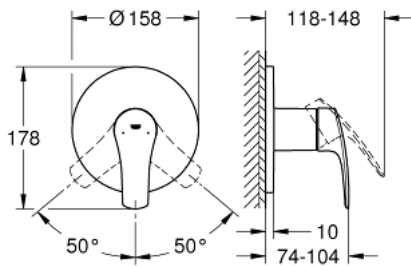

24 042 003 EUROSMART SINGLE-LEVER SHOWER MIXER

PRODUCT DESCRIPTION

- Colour: chrome
- final installation for
 - GROHE Rapido SmartBox (35 604)
 - GROHE SilkMove 46 mm ceramic cartridge
 - GROHE Long-Life finish
 - GROHE FastFixation escutcheon with covered shaft sealing and covered fixing
 - metal escutcheon, retroactively 6° adjustable
- outlet B or C = 30 l/min
- without roughing-in-set

24 042 003 EUROSMART SINGLE-LEVER SHOWER MIXER

SPARE PARTS, July 2019 – now

1: lever (Spare part-nr. 48549000)

2: Escutcheon (Spare part-nr. 48428000)

3: Mounting plate (Spare part-nr. 48439000)

4: Cap (Spare part-nr. 06874000)

5: Cartridge (Spare part-nr. 46048000)

6: Seal (Spare part-nr. 48360000)

7: Temperature limiter (Spare part-nr. 46308000)*

8: Universal extension set single-lever mixers, 25 mm (Spare part-nr. 14056000

)*

9: Universal extension set single-lever mixers, 50 mm (Spare part-nr. 14057000

)*

* Optional accessories