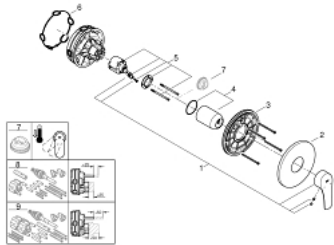

24 042 003 EUROSMART SINGLE-LEVER SHOWER MIXER

PRODUCT DESCRIPTION

- Colour: chrome
- final installation for
 - GROHE Rapido SmartBox (35 604)
 - GROHE SilkMove 46 mm ceramic cartridge
 - GROHE Long-Life finish
 - GROHE FastFixation escutcheon with covered shaft sealing and covered fixing
 - metal escutcheon, retroactively 6° adjustable
- outlet B or C = 30 l/min
- without roughing-in-set

24 042 003 EUROSMART SINGLE-LEVER SHOWER MIXER

SPARE PARTS, July 2019 – now

1: lever (Spare part-nr. 48549000)

2: Escutcheon (Spare part-nr. 48428000)

3: Mounting plate (Spare part-nr. 48439000)

4: Cap (Spare part-nr. 06874000)

5: Cartridge (Spare part-nr. 46048000)

6: Seal (Spare part-nr. 48360000)

7: Temperature limiter (Spare part-nr. 46308000)*

8: Universal extension set single-lever mixers, 25 mm (Spare part-nr. 14056000

)*

9: Universal extension set single-lever mixers, 50 mm (Spare part-nr. 14057000

)*

* Optional accessories