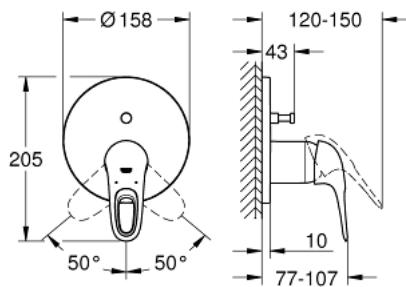

24 049 003 EUROSTYLE SINGLE-LEVER MIXER WITH 2-WAY DIVERTER

PRODUCT DESCRIPTION

- Colour: chrome
- final installation for
 - GROHE Rapido SmartBox (35 604)
 - GROHE SilkMove 46 mm ceramic cartridge
 - GROHE Long-Life finish
 - GROHE FastFixation escutcheon with covered shaft sealing and covered fixing
 - metal escutcheon, retroactively 6° adjustable
 - automatic 2-way diverter
 - outlet B = 27 l/min, outlet C = 27 l/min

24 049 003 EUROSTYLE SINGLE-LEVER MIXER WITH 2-WAY DIVERTER

SPARE PARTS, July 2017 – now

- 1: Lever (Spare part-nr. 46940000)
 - 2: Escutcheon (Spare part-nr. 48429000)
 - 3: Mounting plate (Spare part-nr. 48440000)
 - 4: Cap (Spare part-nr. 02693000)
 - 5: Diverter (Spare part-nr. 48442000)
 - 6: Cartridge (Spare part-nr. 46048000)
 - 7: Non-return valve (Spare part-nr. 49085000)
 - 8: Seal (Spare part-nr. 48360000)
 - 9: Temperature limiter (Spare part-nr. 46308000)*
 - 10: Backflow protection combination (Spare part-nr. 14055000)*
 - 11: Universal extension set single-lever mixers, 25 mm (Spare part-nr. 1405600)*
 - 12: Diverter (Spare part-nr. 48444000)*
 - 13: Universal extension set single-lever mixers, 50 mm (Spare part-nr. 1405700)*
 - 14: Diverter (Spare part-nr. 48445000)*
- * Optional accessories