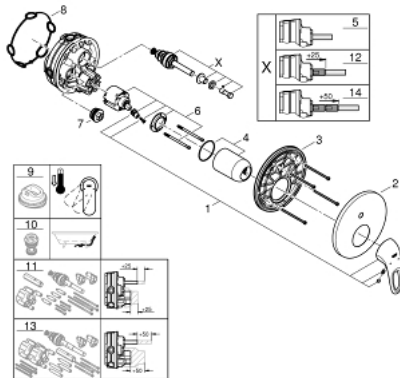

24 049 003 EUROSTYLE SINGLE-LEVER MIXER WITH 2-WAY DIVERTER

PRODUCT DESCRIPTION

- Colour: chrome
- final installation for
 - GROHE Rapido SmartBox (35 604)
 - GROHE SilkMove 46 mm ceramic cartridge
 - GROHE Long-Life finish
 - GROHE FastFixation escutcheon with covered shaft sealing and covered fixing
 - metal escutcheon, retroactively 6° adjustable
 - automatic 2-way diverter
 - outlet B = 27 l/min, outlet C = 27 l/min

24 049 003 EUROSTYLE SINGLE-LEVER MIXER WITH 2-WAY DIVERTER

SPARE PARTS, July 2017 – now

- 1: Lever (Spare part-nr. 46940000)
 - 2: Escutcheon (Spare part-nr. 48429000)
 - 3: Mounting plate (Spare part-nr. 48440000)
 - 4: Cap (Spare part-nr. 02693000)
 - 5: Diverter (Spare part-nr. 48442000)
 - 6: Cartridge (Spare part-nr. 46048000)
 - 7: Non-return valve (Spare part-nr. 49085000)
 - 8: Seal (Spare part-nr. 48360000)
 - 9: Temperature limiter (Spare part-nr. 46308000)*
 - 10: Backflow protection combination (Spare part-nr. 14055000)*
 - 11: Universal extension set single-lever mixers, 25 mm (Spare part-nr. 1405600)*
 - 12: Diverter (Spare part-nr. 48444000)*
 - 13: Universal extension set single-lever mixers, 50 mm (Spare part-nr. 1405700)*
 - 14: Diverter (Spare part-nr. 48445000)*
- * Optional accessories