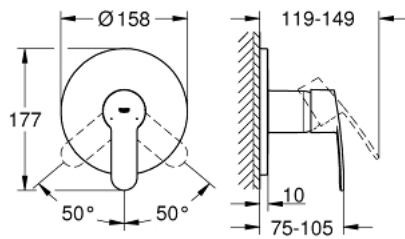

## 24 051 002 EUROSTYLE COSMOPOLITAN SINGLE-LEVER SHOWER MIXER

### PRODUCT DESCRIPTION

- Colour: chrome
- final installation for
  - GROHE Rapido SmartBox (35 604)
  - GROHE SilkMove 46 mm ceramic cartridge
  - GROHE Long-Life finish
  - GROHE FastFixation escutcheon with covered shaft sealing and covered fixing
  - metal escutcheon, retroactively 6° adjustable
- outlet B or C = 30 l/min