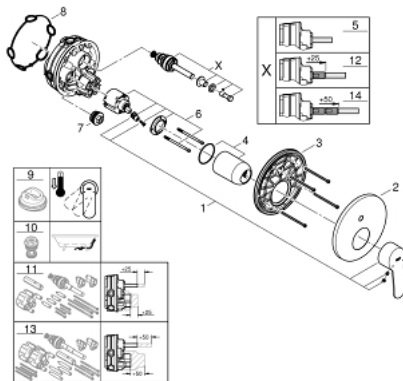

24 052 002 EUROSTYLE COSMOPOLITAN SINGLE-LEVER MIXER WITH 2-WAY DIVERTER

PRODUCT DESCRIPTION

- Colour: chrome
- final installation for
- GROHE Rapido SmartBox (35 604)
- GROHE SilkMove 46 mm ceramic cartridge
- GROHE Long-Life finish
- GROHE FastFixation escutcheon with covered shaft sealing and covered fixing
- metal escutcheon, retroactively 6° adjustable
- automatic 2-way diverter
- outlet B = 27 l/min, outlet C = 27 l/min

24 052 002 EUROSTYLE COSMOPOLITAN SINGLE-LEVER MIXER WITH 2-WAY DIVERTER

SPARE PARTS, July 2017 – now

- 1: Lever (Spare part-nr. 46752000)
- 2: Escutcheon (Spare part-nr. 48429000)
- 3: Mounting plate (Spare part-nr. 48440000)
- 4: Cap (Spare part-nr. 02693000)
- 5: Diverter (Spare part-nr. 48442000)
- 6: Cartridge (Spare part-nr. 46048000)
- 7: Non-return valve (Spare part-nr. 49085000)
- 8: Seal (Spare part-nr. 48360000)
- 9: Temperature limiter (Spare part-nr. 46308000)*
- 10: Backflow protection combination (Spare part-nr. 14055000)*
- 11: Universal extension set single-lever mixers, 25 mm (Spare part-nr. 14056000)*
- 12: Diverter (Spare part-nr. 48444000)*
- 13: Universal extension set single-lever mixers, 50 mm (Spare part-nr. 14057000)*
- 14: Diverter (Spare part-nr. 48445000)*