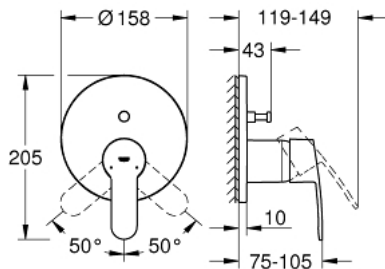

24 052 002 EUROSTYLE COSMOPOLITAN SINGLE-LEVER MIXER WITH 2-WAY DIVERTER

PRODUCT DESCRIPTION

- Colour: chrome
- final installation for
- GROHE Rapido SmartBox (35 604)
- GROHE SilkMove 46 mm ceramic cartridge
- GROHE Long-Life finish
- GROHE FastFixation escutcheon with covered shaft sealing and covered fixing
- metal escutcheon, retroactively 6° adjustable
- automatic 2-way diverter
- outlet B = 27 l/min, outlet C = 27 l/min

24 052 002 EUROSTYLE COSMOPOLITAN SINGLE-LEVER MIXER WITH 2-WAY DIVERTER

SPARE PARTS, July 2017 – now

- 1: Lever (Spare part-nr. 46752000)
- 2: Escutcheon (Spare part-nr. 48429000)
- 3: Mounting plate (Spare part-nr. 48440000)
- 4: Cap (Spare part-nr. 02693000)
- 5: Diverter (Spare part-nr. 48442000)
- 6: Cartridge (Spare part-nr. 46048000)
- 7: Non-return valve (Spare part-nr. 49085000)
- 8: Seal (Spare part-nr. 48360000)
- 9: Temperature limiter (Spare part-nr. 46308000)*
- 10: Backflow protection combination (Spare part-nr. 14055000)*
- 11: Universal extension set single-lever mixers, 25 mm (Spare part-nr. 14056000)*
- 12: Diverter (Spare part-nr. 48444000)*
- 13: Universal extension set single-lever mixers, 50 mm (Spare part-nr. 14057000)*
- 14: Diverter (Spare part-nr. 48445000)*