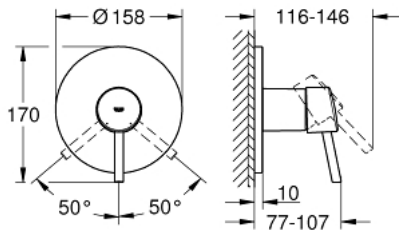

24 053 001 **CONCETTO SINGLE-LEVER SHOWER MIXER**

PRODUCT DESCRIPTION

- Colour: chrome
- final installation for
 - GROHE Rapido SmartBox (35 604)
 - GROHE SilkMove 46 mm ceramic cartridge
 - GROHE Long-Life finish
 - GROHE FastFixation escutcheon with covered shaft sealing and covered fixing
 - metal escutcheon, retroactively 6° adjustable
- outlet B or C = 30 l/min

24 053 001 **CONCETTO SINGLE-LEVER SHOWER MIXER**

SPARE PARTS, July 2017 – now

- 1: Lever (Spare part-nr. 46723000)
 - 2: Escutcheon (Spare part-nr. 48428000)
 - 3: Mounting plate (Spare part-nr. 48439000)
 - 4: Cap (Spare part-nr. 06874000)
 - 5: Cartridge (Spare part-nr. 46048000)
 - 6: Seal (Spare part-nr. 48360000)
 - 7: Temperature limiter (Spare part-nr. 46375000)*
 - 8: Universal extension set single-lever mixers, 25 mm (Spare part-nr. 14056000)*
 - 9: Universal extension set single-lever mixers, 50 mm (Spare part-nr. 14057000)*
- * Optional accessories