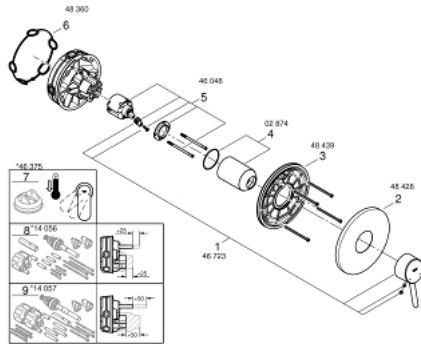

24 053 001 **CONCETTO SINGLE-LEVER SHOWER MIXER**

PRODUCT DESCRIPTION

- Colour: chrome
- final installation for
 - GROHE Rapido SmartBox (35 604)
 - GROHE SilkMove 46 mm ceramic cartridge
 - GROHE Long-Life finish
 - GROHE FastFixation escutcheon with covered shaft sealing and covered fixing
 - metal escutcheon, retroactively 6° adjustable
- outlet B or C = 30 l/min

24 053 001 **CONCETTO SINGLE-LEVER SHOWER MIXER**

SPARE PARTS, July 2017 – now

- 1: Lever (Spare part-nr. 46723000)
 - 2: Escutcheon (Spare part-nr. 48428000)
 - 3: Mounting plate (Spare part-nr. 48439000)
 - 4: Cap (Spare part-nr. 06874000)
 - 5: Cartridge (Spare part-nr. 46048000)
 - 6: Seal (Spare part-nr. 48360000)
 - 7: Temperature limiter (Spare part-nr. 46375000)*
 - 8: Universal extension set single-lever mixers, 25 mm (Spare part-nr. 14056000)*
 - 9: Universal extension set single-lever mixers, 50 mm (Spare part-nr. 14057000)*
- * Optional accessories