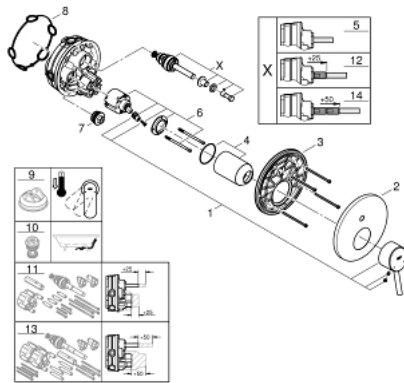

## 24 054 001 **CONCETTO SINGLE-LEVER MIXER WITH 2-WAY DIVERTER**

### PRODUCT DESCRIPTION

- Colour: chrome
- final installation for
- GROHE Rapido SmartBox (35 604)
- GROHE SilkMove 46 mm ceramic cartridge
- GROHE Long-Life finish
- GROHE FastFixation escutcheon with covered shaft sealing and covered fixing
- metal escutcheon, retroactively 6° adjustable
- automatic 2-way diverter
- outlet B = 27 l/min, outlet C = 27 l/min

### SPARE PARTS, July 2017 – now

- 1: Lever (Spare part-nr. 46723000)
  - 2: Escutcheon (Spare part-nr. 48429000)
  - 3: Mounting plate (Spare part-nr. 48440000)
  - 4: Cap (Spare part-nr. 06874000)
  - 5: Diverter (Spare part-nr. 48442000)
  - 6: Cartridge (Spare part-nr. 46048000)
  - 7: Non-return valve (Spare part-nr. 49085000)
  - 8: Seal (Spare part-nr. 48360000)
  - 9: Temperature limiter (Spare part-nr. 46375000)\*
  - 10: Backflow protection combination (Spare part-nr. 14055000)\*
  - 11: Universal extension set single-lever mixers, 25 mm (Spare part-nr. 1405600)\*
  - 12: Diverter (Spare part-nr. 48444000)\*
  - 13: Universal extension set single-lever mixers, 50 mm (Spare part-nr. 1405700)\*
  - 14: Diverter (Spare part-nr. 48445000)\*
- \* Optional accessories