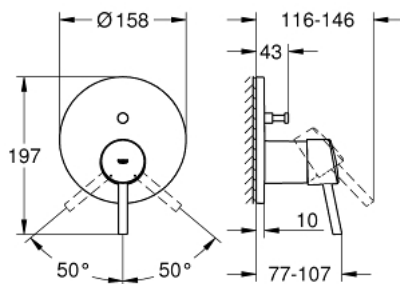

## 24 054 001 **CONCETTO SINGLE-LEVER MIXER WITH 2-WAY DIVERTER**

### PRODUCT DESCRIPTION

- Colour: chrome
- final installation for
- GROHE Rapido SmartBox (35 604)
- GROHE SilkMove 46 mm ceramic cartridge
- GROHE Long-Life finish
- GROHE FastFixation escutcheon with covered shaft sealing and covered fixing
- metal escutcheon, retroactively 6° adjustable
- automatic 2-way diverter
- outlet B = 27 l/min, outlet C = 27 l/min

### SPARE PARTS, July 2017 – now

- 1: Lever (Spare part-nr. 46723000)
  - 2: Escutcheon (Spare part-nr. 48429000)
  - 3: Mounting plate (Spare part-nr. 48440000)
  - 4: Cap (Spare part-nr. 06874000)
  - 5: Diverter (Spare part-nr. 48442000)
  - 6: Cartridge (Spare part-nr. 46048000)
  - 7: Non-return valve (Spare part-nr. 49085000)
  - 8: Seal (Spare part-nr. 48360000)
  - 9: Temperature limiter (Spare part-nr. 46375000)\*
  - 10: Backflow protection combination (Spare part-nr. 14055000)\*
  - 11: Universal extension set single-lever mixers, 25 mm (Spare part-nr. 1405600)\*
  - 12: Diverter (Spare part-nr. 48444000)\*
  - 13: Universal extension set single-lever mixers, 50 mm (Spare part-nr. 1405700)\*
  - 14: Diverter (Spare part-nr. 48445000)\*
- \* Optional accessories