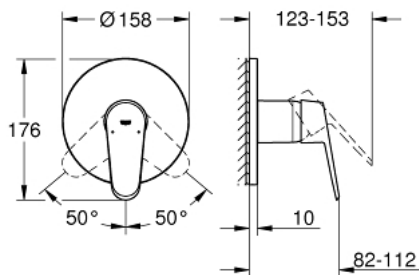

## 24 055 002 EURODISC COSMOPOLITAN SINGLE-LEVER SHOWER MIXER

### PRODUCT DESCRIPTION

- Colour: chrome
- final installation for
  - GROHE Rapido SmartBox (35 604)
  - GROHE SilkMove 46 mm ceramic cartridge
  - GROHE Long-Life finish
  - GROHE FastFixation escutcheon with covered shaft sealing and covered fixing
  - metal escutcheon, retroactively 6° adjustable
- outlet B or C = 30 l/min