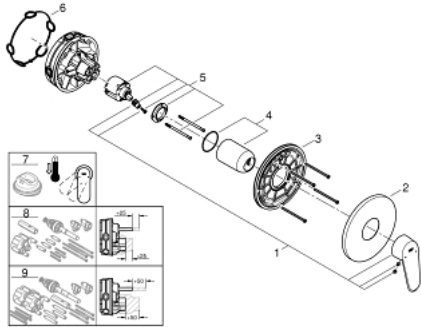

## 24 055 002 EURODISC COSMOPOLITAN SINGLE-LEVER SHOWER MIXER

### PRODUCT DESCRIPTION

- Colour: chrome
- final installation for
  - GROHE Rapido SmartBox (35 604)
  - GROHE SilkMove 46 mm ceramic cartridge
  - GROHE Long-Life finish
  - GROHE FastFixation escutcheon with covered shaft sealing and covered fixing
  - metal escutcheon, retroactively 6° adjustable
- outlet B or C = 30 l/min

### SPARE PARTS, July 2017 – now

1: Lever (Spare part-nr. 46743000)

2: Escutcheon (Spare part-nr. 48428000)

3: Mounting plate (Spare part-nr. 48439000)

4: Cap (Spare part-nr. 02693000)

5: Cartridge (Spare part-nr. 46048000)

6: Seal (Spare part-nr. 48360000)

7: Temperature limiter (Spare part-nr. 46308000)\*

8: Universal extension set single-lever mixers, 25 mm (Spare part-nr. 14056000

)\*

9: Universal extension set single-lever mixers, 50 mm (Spare part-nr. 14057000