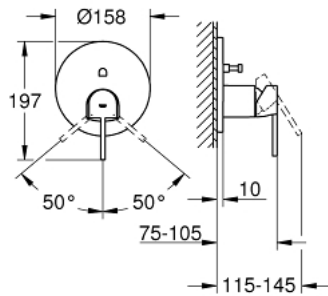

## 24 060 003 GROHE PLUS SINGLE-LEVER MIXER WITH 2-WAY DIVERTER

### PRODUCT DESCRIPTION

- final installation for
- Rapido SmartBox (35 600/35 604)
- **GROHE SilkMove** 46 mm ceramic cartridge
- **GROHE StarLight** chrome finish
- **GROHE FastFixation** escutcheon with covered shaft sealing and covered fixing
- metal escutcheon, retroactively 6° adjustable
- automatic 2-way diverter
- outlet B = 27 l/min, outlet C = 27 l/min

### SPARE PARTS

- 1: lever (Order-nr. 48496000)
  - 2: escutcheon (Order-nr. 49118000)
  - 3: Mounting plate (Order-nr. 48438000)
  - 4: cap (Order-nr. 48495000)
  - 5: Diverter (Order-nr. 48442000)
  - 6: Cartridge (Order-nr. 46048000)
  - 7: Non-return valve (Order-nr. 49085000)
  - 8: Seal (Order-nr. 48360000)
  - 9: Temperature limiter (Order-nr. 46375000)\*
  - 10: Backflow protection combination (Order-nr. 14055000)\*
  - 11: Universal extension set single-lever mixers, 25 mm (Order-nr. 14056000)\*
  - 12: Universal extension set single-lever mixers, 50 mm (Order-nr. 14057000)\*
- \* Optional accessories