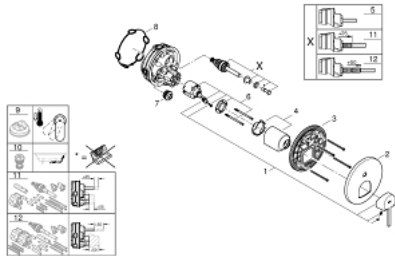

## 24 060 003 GROHE PLUS SINGLE-LEVER MIXER WITH 2-WAY DIVERTER

### PRODUCT DESCRIPTION

- final installation for
- Rapido SmartBox (35 600/35 604)
- **GROHE SilkMove** 46 mm ceramic cartridge
- **GROHE StarLight** chrome finish
- **GROHE FastFixation** escutcheon with covered shaft sealing and covered fixing
- metal escutcheon, retroactively 6° adjustable
- automatic 2-way diverter
- outlet B = 27 l/min, outlet C = 27 l/min

### SPARE PARTS

- 1: lever (Order-nr. 48496000)
  - 2: escutcheon (Order-nr. 49118000)
  - 3: Mounting plate (Order-nr. 48438000)
  - 4: cap (Order-nr. 48495000)
  - 5: Diverter (Order-nr. 48442000)
  - 6: Cartridge (Order-nr. 46048000)
  - 7: Non-return valve (Order-nr. 49085000)
  - 8: Seal (Order-nr. 48360000)
  - 9: Temperature limiter (Order-nr. 46375000)\*
  - 10: Backflow protection combination (Order-nr. 14055000)\*
  - 11: Universal extension set single-lever mixers, 25 mm (Order-nr. 14056000)\*
  - 12: Universal extension set single-lever mixers, 50 mm (Order-nr. 14057000)\*
- \* Optional accessories