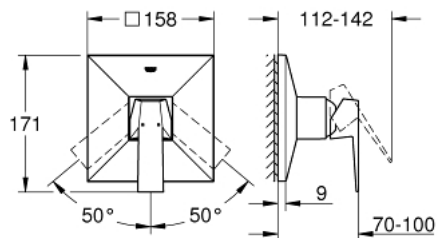

24 071 000 ALLURE BRILLIANT SINGLE-LEVER SHOWER MIXER

PRODUCT DESCRIPTION

- final installation for
- Rapido SmartBox (35 600/35 604)
- **GROHE SilkMove** 46 mm ceramic cartridge
- **GROHE StarLight** chrome finish
- **GROHE FastFixation** escutcheon with covered shaft sealing and covered fixing
- metal escutcheon, retroactively 6° adjustable
- outlet B or C = 30 l/min

24 071 000 ALLURE BRILLIANT SINGLE-LEVER SHOWER MIXER

SPARE PARTS

- 1: Lever (Order-nr. 46804000)
 - 2: Escutcheon (Order-nr. 48436000)
 - 3: Mounting plate (Order-nr. 48441000)
 - 4: Cap (Order-nr. 46784000)
 - 5: Cartridge (Order-nr. 46048000)
 - 6: Seal (Order-nr. 48360000)
 - 7: Temperature limiter (Order-nr. 46375000)*
 - 8: Universal extension set single-lever mixers, 25 mm (Order-nr. 14056000)*
 - 9: Universal extension set single-lever mixers, 50 mm (Order-nr. 14057000)*
- * Optional accessories