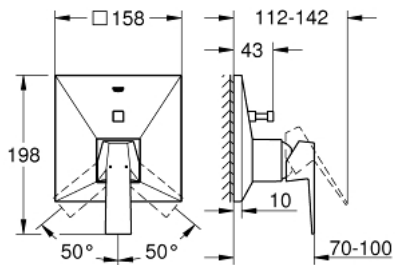

24 072 000 ALLURE BRILLIANT SINGLE-LEVER MIXER WITH 2-WAY DIVERTER

PRODUCT DESCRIPTION

- final installation for
- Rapido SmartBox (35 600/35 604)
- **GROHE SilkMove** 46 mm ceramic cartridge
- **GROHE StarLight** chrome finish
- **GROHE FastFixation** escutcheon with covered shaft sealing and covered fixing
- metal escutcheon, retroactively 6° adjustable
- automatic 2-way diverter
- outlet B = 27 l/min, outlet C = 27 l/min

24 072 000 ALLURE BRILLIANT SINGLE-LEVER MIXER WITH 2-WAY DIVERTER

SPARE PARTS

- 1: Lever (Order-nr. 46804000)
 - 2: Escutcheon (Order-nr. 48437000)
 - 3: Mounting plate (Order-nr. 48438000)
 - 4: Cap (Order-nr. 46784000)
 - 5: Diverter (Order-nr. 48442000)
 - 6: Cartridge (Order-nr. 46048000)
 - 7: Non-return valve (Order-nr. 49085000)
 - 8: Seal (Order-nr. 48360000)
 - 9: Temperature limiter (Order-nr. 46375000)*
 - 10: Backflow protection combination (Order-nr. 14055000)*
 - 11: Universal extension set single-lever mixers, 25 mm (Order-nr. 14056000)*
 - 12: Diverter (Order-nr. 48444000)*
 - 13: Universal extension set single-lever mixers, 50 mm (Order-nr. 14057000)*
 - 14: Diverter (Order-nr. 48445000)*
- * Optional accessories