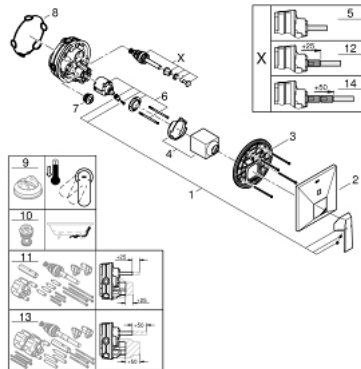

24 072 000 ALLURE BRILLIANT SINGLE-LEVER MIXER WITH 2-WAY DIVERTER

PRODUCT DESCRIPTION

- final installation for
- Rapido SmartBox (35 600/35 604)
- **GROHE SilkMove** 46 mm ceramic cartridge
- **GROHE StarLight** chrome finish
- **GROHE FastFixation** escutcheon with covered shaft sealing and covered fixing
- metal escutcheon, retroactively 6° adjustable
- automatic 2-way diverter
- outlet B = 27 l/min, outlet C = 27 l/min

24 072 000 ALLURE BRILLIANT SINGLE-LEVER MIXER WITH 2-WAY DIVERTER

SPARE PARTS

- 1: Lever (Order-nr. 46804000)
 - 2: Escutcheon (Order-nr. 48437000)
 - 3: Mounting plate (Order-nr. 48438000)
 - 4: Cap (Order-nr. 46784000)
 - 5: Diverter (Order-nr. 48442000)
 - 6: Cartridge (Order-nr. 46048000)
 - 7: Non-return valve (Order-nr. 49085000)
 - 8: Seal (Order-nr. 48360000)
 - 9: Temperature limiter (Order-nr. 46375000)*
 - 10: Backflow protection combination (Order-nr. 14055000)*
 - 11: Universal extension set single-lever mixers, 25 mm (Order-nr. 14056000)*
 - 12: Diverter (Order-nr. 48444000)*
 - 13: Universal extension set single-lever mixers, 50 mm (Order-nr. 14057000)*
 - 14: Diverter (Order-nr. 48445000)*
- * Optional accessories