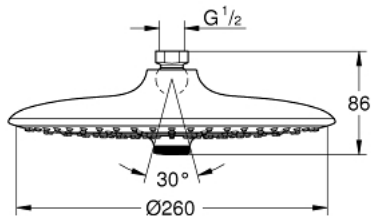

## 26 457 000 EUPHORIA 260 HEAD SHOWER 3 SPRAYS

### PRODUCT DESCRIPTION

- Rain, SmartRain, Jet
- Ø 260 mm
- ball joint ± 15° rotatable
- connection thread 1/2"
- GROHE EcoJoy 9,5 l/min flow limiter
- GROHE DreamSpray perfect spray pattern
- GROHE StarLight chrome finish
- SpeedClean anti-lime system
- Inner WaterGuide for a longer life

### SPARE PARTS

1: Fibre seal dia. Ø18.5 x Ø12 x 2 (Order-nr. 0138900M)

2: Dirt strainer (Order-nr. 48007000)