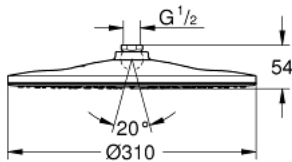

26 562 000 **RAINSHOWER MONO 310 HEAD SHOWER 1 SPRAY**

**PRODUCT DESCRIPTION**

- GROHE PureRain
- spray plate chrome
- ball joint with turning angle  $\pm 10^\circ$
- connection thread 1/2"
- GROHE EcoJoy 9,5 l/min flow limiter
- GROHE DreamSpray perfect spray pattern
- GROHE StarLight chrome finish
- SpeedClean anti-lime system
- Inner WaterGuide for a longer life

26 562 000 **RAINSHOWER MONO 310 HEAD SHOWER 1 SPRAY**

**SPARE PARTS**

1: Fibre seal dia.  $\varnothing 18.5 \times \varnothing 12 \times 2$  (Order-nr. 0138900M)

2: Dirt strainer (Order-nr. 48007000)