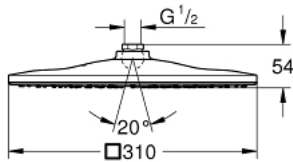

26 568 000 **RAINSHOWER MONO 310 CUBE HEAD SHOWER 1 SPRAY**

PRODUCT DESCRIPTION

- GROHE PureRain
- spray plate chrome
- ball joint with turning angle $\pm 10^\circ$
- connection thread 1/2"
- GROHE EcoJoy 9,5 l/min flow limiter
- GROHE DreamSpray perfect spray pattern
- GROHE StarLight chrome finish
- SpeedClean anti-lime system
- Inner WaterGuide for a longer life

26 568 000 **RAINSHOWER MONO 310 CUBE HEAD SHOWER 1 SPRAY**

SPARE PARTS

1: Fibre seal dia. $\varnothing 18.5 \times \varnothing 12 \times 2$ (Order-nr. 0138900M)

2: Dirt strainer (Order-nr. 48007000)