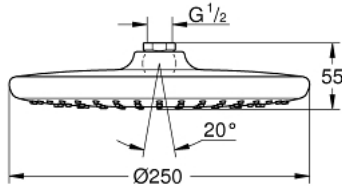

26 666 000 TEMPESTA 250 HEAD SHOWER 1 SPRAY

PRODUCT DESCRIPTION

- Rain
- Ø 250 mm
- head shower with white rear cover
- ball joint with turning angle $\pm 10^\circ$
- connection thread 1/2"
- GROHE EcoJoy 9,5 l/min flow limiter
- GROHE DreamSpray perfect spray pattern
- GROHE StarLight chrome finish
- SpeedClean anti-lime system
- Inner WaterGuide for a longer life
- professional edition

26 666 000 TEMPESTA 250 HEAD SHOWER 1 SPRAY

SPARE PARTS

- 1: Fibre seal dia. Ø18.5 x Ø12 x 2 (Order-nr. 0138900M)
- 2: Dirt strainer (Order-nr. 48007000)