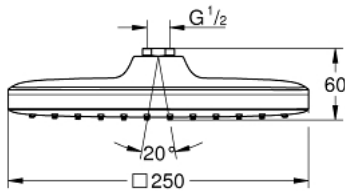

## 26 685 000 TEMPESTA 250 CUBE HEAD SHOWER 1 SPRAY

### PRODUCT DESCRIPTION

- Rain
- 250 mm x 250 mm
- head shower with white rear cover
- ball joint with turning angle  $\pm 10^\circ$
- connection thread 1/2"
- GROHE EcoJoy 9,5 l/min flow limiter
- GROHE DreamSpray perfect spray pattern
- GROHE StarLight chrome finish
- SpeedClean anti-lime system
- Inner WaterGuide for a longer life

26 685 000 **TEMPESTA 250 CUBE HEAD SHOWER 1 SPRAY**

**SPARE PARTS**

1: Fibre seal dia. Ø18.5 x Ø12 x 2 (Order-nr. 0138900M)

2: Dirt strainer (Order-nr. 48007000)