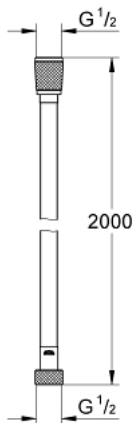

27 137 001 SILVERFLEX SHOWER HOSE

PRODUCT DESCRIPTION

- Colour: chrome
- 2000 mm
- smooth surface for easy cleaning
- Rotation cone for TwistStop function
- pressure resistance up to 5 bar
- tensile strength 500 N
- heat resistance 70°C
- AntiFold bendproof
- universal connection G 1/2" x 1/2"

- GROHE ProGrip with knurl structure

- GROHE Long-Life finish