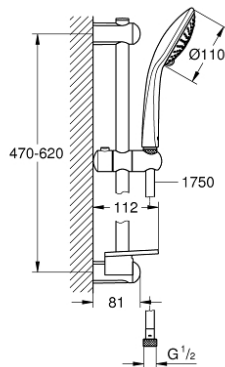

27 232 001 EUPHORIA 110 CHAMPAGNE SHOWER RAIL SET 3 SPRAYS

PRODUCT DESCRIPTION

- handshower Champagne (27 222)
- shower rail, 600 mm (27 499)
- Silverflex shower hose 1750 mm (28 388)
- **GROHE EasyReach** tray (27 596)
- **GROHE SprayDimmer** (Stepless flow rate reduction)
- **GROHE DreamSpray** perfect spray pattern
- **GROHE StarLight** chrome finish
- **GROHE FastFixation** upper bracket adjustable
- **SpeedClean** anti-lime system
- **Inner WaterGuide** for a longer life
- **Twistfree** to prevent hose from twisting

27 232 001 EUPHORIA 110 CHAMPAGNE SHOWER RAIL SET 3 SPRAYS

SPARE PARTS

- 1: Shower bar holder (Order-nr. 48098000)
 - 2: Glider (Order-nr. 48099000)
 - 3: Shower bar holder (Order-nr. 48100000)
 - 4: Dirt strainer (Order-nr. 0700200M)
 - 5: GROHE EasyReach tray (Order-nr. 27596000)
 - 6: Compensation disc (Order-nr. 48051000)*
- * Optional accessories