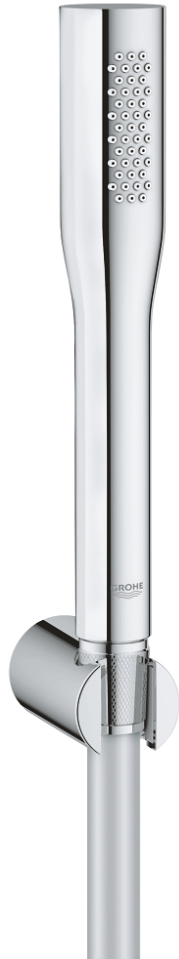

## 27 369 000 EUPHORIA COSMOPOLITAN STICK WALL HOLDER SET 1 SPRAY

### PRODUCT DESCRIPTION

- handshower (27 400)
- wall shower holder (27 056)
- Silverflex shower hose 1500 mm 1/2" x 1/2" (28 364)
- **GROHE EcoJoy** 9,5 l/min flow limiter
- **GROHE StarLight** chrome finish
- **SpeedClean** anti-lime system
- **Inner WaterGuide** for a longer life
- **Twistfree** to prevent hose from twisting

27 369 000 **EUPHORIA COSMOPOLITAN STICK WALL HOLDER SET 1 SPRAY**

**SPARE PARTS**

1: Dirt strainer (Order-nr. 0700200M)