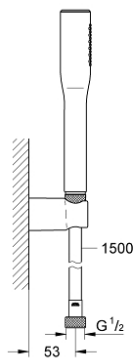

## 27 369 000 EUPHORIA COSMOPOLITAN STICK WALL HOLDER SET 1 SPRAY

### PRODUCT DESCRIPTION

- handshower (27 400)
- wall shower holder (27 056)
- Silverflex shower hose 1500 mm 1/2" x 1/2" (28 364)
- **GROHE EcoJoy** 9,5 l/min flow limiter
- **GROHE StarLight** chrome finish
- **SpeedClean** anti-lime system
- **Inner WaterGuide** for a longer life
- **Twistfree** to prevent hose from twisting

27 369 000 **EUPHORIA COSMOPOLITAN STICK WALL HOLDER SET 1 SPRAY**

**SPARE PARTS**

1: Dirt strainer (Order-nr. 0700200M)