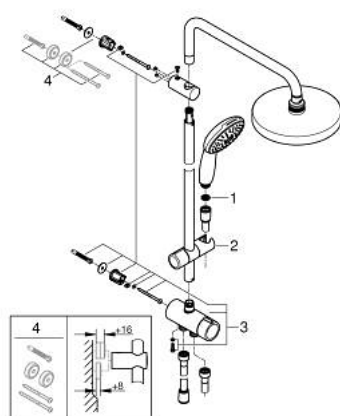

## 27 389 003 TEMPESTA SYSTEM 200 SHOWER SYSTEM WITH DIVERTER FOR WALL MOUNTING

### PRODUCT DESCRIPTION

- Colour: chrome
- consisting of:
  - horizontal 390 mm shower arm, adjustable before installation
  - change by diverter between hand shower, head shower or head shower Eco setting
  - head shower Tempesta Cosmopolitan 200 (27 541)
  - spray pattern:
    - Rain
    - with ball joint
    - rotation angle  $\pm 15^\circ$
  - hand shower Tempesta 110 (28 261)
- 3 spray patterns:
  - Rain, Jet, Massage
  - adjustable in height with gliding element
  - distance between diverter and upper bracket: 620 mm
  - shower hose Relexaflex 1500 mm (28 151)
  - shower hose Relexaflex 1250 mm (28 150)
  - flexible installation: connection to faucet / wall union for water supply with 1/2" thread of the 1250 mm shower hose
  - maximum flow rate (at 3 bar): 9.5 l/min
  - GROHE SmartSwitch - easily rotate the dial to enjoy your preferred spray option
  - GROHE DreamSpray perfect spray pattern
  - ShockProof silicone ring prevents damages caused by shower falling
  - GROHE Long-Life finish
  - SpeedClean anti-lime system
  - Inner WaterGuide for a longer life
  - minimum flow rate 7 l/min.