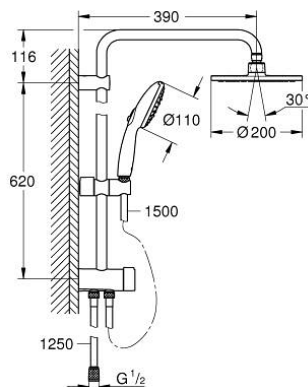

## 27 389 003 TEMPESTA SYSTEM 200 SHOWER SYSTEM WITH DIVERTER FOR WALL MOUNTING

### PRODUCT DESCRIPTION

- Colour: chrome
- consisting of:
  - horizontal 390 mm shower arm, adjustable before installation
  - change by diverter between hand shower, head shower or head shower Eco setting
  - head shower Tempesta Cosmopolitan 200 (27 541)
  - spray pattern:
    - Rain
    - with ball joint
    - rotation angle  $\pm 15^\circ$
  - hand shower Tempesta 110 (28 261)
- 3 spray patterns:
  - Rain, Jet, Massage
  - adjustable in height with gliding element
  - distance between diverter and upper bracket: 620 mm
  - shower hose Relexaflex 1500 mm (28 151)
  - shower hose Relexaflex 1250 mm (28 150)
  - flexible installation: connection to faucet / wall union for water supply with 1/2" thread of the 1250 mm shower hose
  - maximum flow rate (at 3 bar): 9.5 l/min
  - GROHE SmartSwitch - easily rotate the dial to enjoy your preferred spray option
  - GROHE DreamSpray perfect spray pattern
  - ShockProof silicone ring prevents damages caused by shower falling
  - GROHE Long-Life finish
  - SpeedClean anti-lime system
  - Inner WaterGuide for a longer life
  - minimum flow rate 7 l/min.