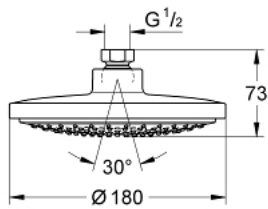

27 492 000 **EUPHORIA COSMOPOLITAN 180 HEAD SHOWER 1 SPRAY**

PRODUCT DESCRIPTION

- Rain
- Ø 180 mm
- ball joint ± 15° rotatable
- connection thread 1/2"
- GROHE EcoJoy 9,5 l/min flow limiter
- GROHE DreamSpray perfect spray pattern
- GROHE StarLight chrome finish
- SpeedClean anti-lime system

27 492 000 **EUPHORIA COSMOPOLITAN 180 HEAD SHOWER 1 SPRAY**

SPARE PARTS

1: Fibre seal dia. Ø18.5 x Ø12 x 2 (Order-nr. 0138900M)

2: Dirt strainer (Order-nr. 48007000)