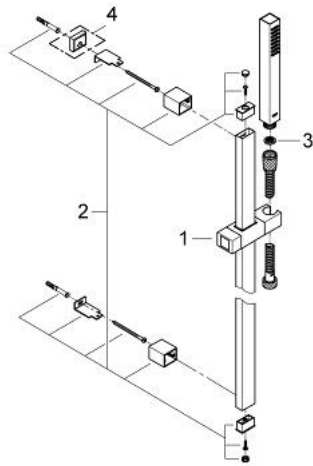

27 700 000 EUPHORIA CUBE STICK SHOWER RAIL SET 1 SPRAY

PRODUCT DESCRIPTION

- hand shower (27 698)
- shower rail 900 mm (27 841)
- Silverflex shower hose 1750 mm (28 388)
- GROHE DreamSpray perfect spray pattern
- GROHE StarLight chrome finish
- SpeedClean anti-lime system
- Inner WaterGuide for a longer life
- Twistfree to prevent hose from twisting

27 700 000 **EUPHORIA CUBE STICK SHOWER RAIL SET 1 SPRAY**

SPARE PARTS

1: Glider (Order-nr. 48180000)

2: Shower bar holder (Order-nr. 48179000)

3: Dirt strainer (Order-nr. 0700200M)

4: Compensation disc (Order-nr. 27845000)*