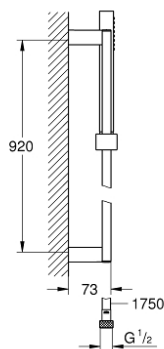

27 700 000 EUPHORIA CUBE STICK SHOWER RAIL SET 1 SPRAY

PRODUCT DESCRIPTION

- hand shower (27 698)
- shower rail 900 mm (27 841)
- Silverflex shower hose 1750 mm (28 388)
- GROHE DreamSpray perfect spray pattern
- GROHE StarLight chrome finish
- SpeedClean anti-lime system
- Inner WaterGuide for a longer life
- Twistfree to prevent hose from twisting

27 700 000 **EUPHORIA CUBE STICK SHOWER RAIL SET 1 SPRAY**

SPARE PARTS

1: Glider (Order-nr. 48180000)

2: Shower bar holder (Order-nr. 48179000)

3: Dirt strainer (Order-nr. 0700200M)

4: Compensation disc (Order-nr. 27845000)*