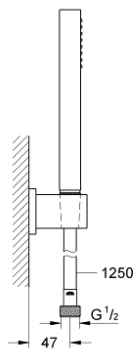

27 702 000 EUPHORIA CUBE STICK WALL HOLDER SET 1 SPRAY

PRODUCT DESCRIPTION

- hand shower (27 698)
- wall shower holder (27 693)
- Silverflex shower hose 1.250 mm (28 362)
- **GROHE DreamSpray** perfect spray pattern
- **GROHE StarLight** chrome finish
- **SpeedClean** anti-lime system
- **Inner WaterGuide** for a longer life
- **Twistfree** to prevent hose from twisting

27 702 000 **EUPHORIA CUBE STICK WALL HOLDER SET 1 SPRAY**

SPARE PARTS

1: Dirt strainer (Order-nr. 0700200M)