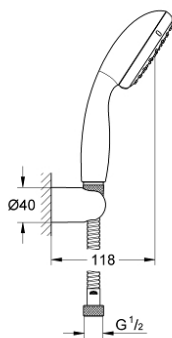

## 27 803 10E TEMPESTA 100 WALL HOLDER SET 2 SPRAYS

### PRODUCT DESCRIPTION

- hand shower Tempesta 100 II (27 597)
- wall shower holder (28 605)
- not adjustable
- Relexaflex hose 1500 mm 1/2"x1/2" (28 151)
- **GROHE EcoJoy** 5.7 l/min. flow limiter
- **GROHE DreamSpray** perfect spray pattern
- **GROHE StarLight** chrome finish
- **SpeedClean** anti-lime system
- **Inner WaterGuide** for a longer life
- **ShockProof** silicone ring prevents damages caused by shower falling

### SPARE PARTS

1: Dirt strainer (Order-nr. 0700200M)