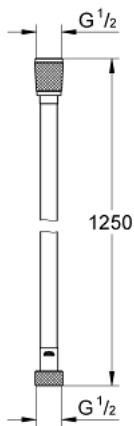

28 362 001 SILVERFLEX SHOWER HOSE

PRODUCT DESCRIPTION

- Colour: chrome
- 1250 mm
- smooth surface for easy cleaning
- Rotation cone for TwistStop function
- pressure resistance up to 5 bar
- tensile strength 500 N
- heat resistance 70°C
- AntiFold bendproof
- universal connection G 1/2" x 1/2"

- GROHE ProGrip with knurl structure

- GROHE Long-Life finish