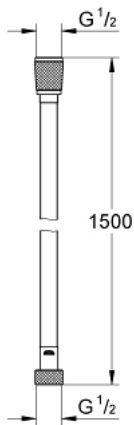

28 364 001 SILVERFLEX SHOWER HOSE

PRODUCT DESCRIPTION

- Colour: chrome
- 1500 mm
- smooth surface for easy cleaning
- Rotation cone for TwistStop function
- pressure resistance up to 5 bar
- tensile strength 500 N
- heat resistance 70°C
- AntiFold bendproof
- universal connection G 1/2" x 1/2"

- GROHE ProGrip with knurl structure

- GROHE Long-Life finish