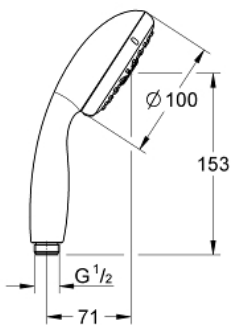

28 421 002 TEMPESTA 100 HAND SHOWER 4 SPRAYS

PRODUCT DESCRIPTION

- GROHE Rain O2, Rain, Massage, Jet
- **GROHE EcoJoy** 9,5 l/min flow limiter
- **GROHE DreamSpray** perfect spray pattern
- **GROHE StarLight** chrome finish
- **SpeedClean** anti-lime system
- **Inner WaterGuide** for a longer life
- **ShockProof** silicone ring prevents damages caused by shower falling
- universal mounting system, fitting all standard shower hoses

28 421 002 TEMPESTA 100 HAND SHOWER 4 SPRAYS

SPARE PARTS

1: Dirt strainer (Order-nr. 0700200M)