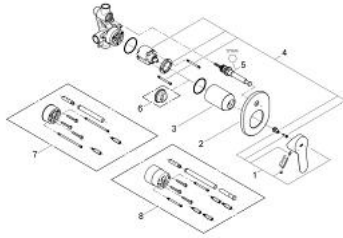

29 039 000 BAUEDGE SINGLE-LEVER BATH MIXER

PRODUCT DESCRIPTION

- Colour: chrome
- concealed installation with 37048000
- set for final installation
- concealed body (32 963 000)
- GROHE Long-Life 46 mm ceramic cartridge
- GROHE Long-Life finish
- adjustable flow rate limiter
- automatic diverter: bath/shower
- escutcheon- and shaft-sealing

29 039 000 BAUEDGE SINGLE-LEVER BATH MIXER

SPARE PARTS, December 2009 – now

- 1: Lever (Spare part-nr. 46698000)
- 2: Escutcheon (Spare part-nr. 46772000)
- 3: Cap (Spare part-nr. 09038000)
- 4: Cartridge (Spare part-nr. 46048000)
- 5: Diverter (Spare part-nr. 46737000)
- 6: Temperature limiter (Spare part-nr. 46308000)*
- 7: Extension set (Spare part-nr. 46191000)*
- 8: Extension set (Spare part-nr. 46343000)*