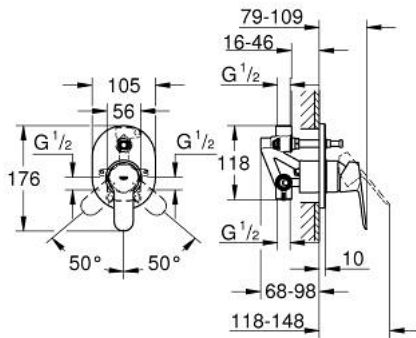

29 039 000 BAUEDGE SINGLE-LEVER BATH MIXER

PRODUCT DESCRIPTION

- Colour: chrome
- concealed installation with 37048000
- set for final installation
- concealed body (32 963 000)
- GROHE Long-Life 46 mm ceramic cartridge
- GROHE Long-Life finish
- adjustable flow rate limiter
- automatic diverter: bath/shower
- escutcheon- and shaft-sealing

29 039 000 BAUEDGE SINGLE-LEVER BATH MIXER

SPARE PARTS, December 2009 – now

- 1: Lever (Spare part-nr. 46698000)
- 2: Escutcheon (Spare part-nr. 46772000)
- 3: Cap (Spare part-nr. 09038000)
- 4: Cartridge (Spare part-nr. 46048000)
- 5: Diverter (Spare part-nr. 46737000)
- 6: Temperature limiter (Spare part-nr. 46308000)*
- 7: Extension set (Spare part-nr. 46191000)*
- 8: Extension set (Spare part-nr. 46343000)*