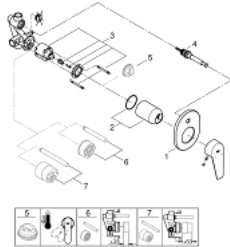

29 039 001 BAUEDGE SINGLE-LEVER BATH MIXER 1/2"

PRODUCT DESCRIPTION

- concealed installation
- set for final installation
- concealed body
- **GROHE Longlife** 46 mm ceramic cartridge
- **GROHE StarLight** chrome finish
- adjustable flow rate limiter
- automatic diverter: bath/shower
- escutcheon- and shaft-sealing

29 039 001 **BAUEDGE SINGLE-LEVER BATH MIXER 1/2"**

SPARE PARTS

- 1: Escutcheon (Order-nr. 46772000)
- 2: Cap (Order-nr. 09038000)
- 3: Cartridge (Order-nr. 46048000)
- 4: Diverter (Order-nr. 46737000)
- 5: Temperature limiter (Order-nr. 46308000)*
- 6: Extension set (Order-nr. 46191000)*
- 7: Extension set (Order-nr. 46343000)*