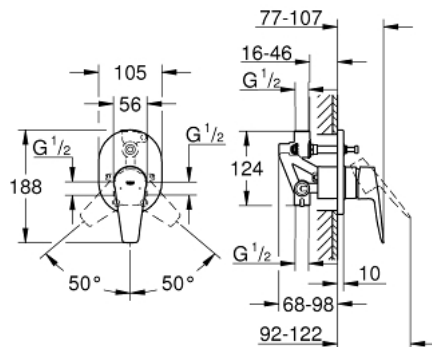

29 039 001 BAUEDGE SINGLE-LEVER BATH MIXER 1/2"

PRODUCT DESCRIPTION

- concealed installation
- set for final installation
- concealed body
- **GROHE Longlife** 46 mm ceramic cartridge
- **GROHE StarLight** chrome finish
- adjustable flow rate limiter
- automatic diverter: bath/shower
- escutcheon- and shaft-sealing

29 039 001 **BAUEDGE SINGLE-LEVER BATH MIXER 1/2"**

SPARE PARTS

- 1: Escutcheon (Order-nr. 46772000)
- 2: Cap (Order-nr. 09038000)
- 3: Cartridge (Order-nr. 46048000)
- 4: Diverter (Order-nr. 46737000)
- 5: Temperature limiter (Order-nr. 46308000)*
- 6: Extension set (Order-nr. 46191000)*
- 7: Extension set (Order-nr. 46343000)*