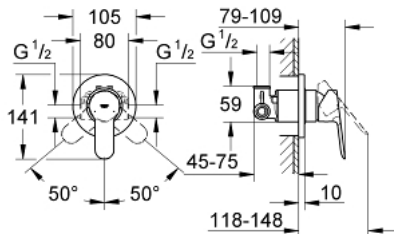

## 29 040 000 BAUEDGE SINGLE-LEVER SHOWER MIXER

### PRODUCT DESCRIPTION

- Colour: chrome
- concealed installation with 37048000
- set for final installation
- concealed body (32 962 000)
- GROHE Long-Life 46 mm ceramic cartridge
- GROHE Long-Life finish
- adjustable flow rate limiter
- escutcheon- and shaft-sealing

### **SPARE PARTS**, December 2009 – now

- 1: Lever (Spare part-nr. 46698000)
- 2: Escutcheon (Spare part-nr. 46773000)
- 3: Cap (Spare part-nr. 09038000)
- 4: Cartridge (Spare part-nr. 46048000)
- 5: Temperature limiter (Spare part-nr. 46308000)\*
- 6: Extension set (Spare part-nr. 46191000)\*
- 7: Extension set (Spare part-nr. 46343000)\*