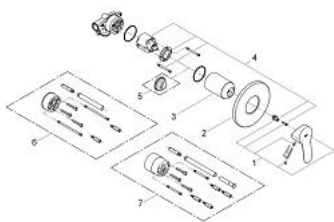

## 29 040 000 BAUEDGE SINGLE-LEVER SHOWER MIXER

### PRODUCT DESCRIPTION

- Colour: chrome
- concealed installation with 37048000
- set for final installation
- concealed body (32 962 000)
- GROHE Long-Life 46 mm ceramic cartridge
- GROHE Long-Life finish
- adjustable flow rate limiter
- escutcheon- and shaft-sealing

### **SPARE PARTS**, December 2009 – now

- 1: Lever (Spare part-nr. 46698000)
- 2: Escutcheon (Spare part-nr. 46773000)
- 3: Cap (Spare part-nr. 09038000)
- 4: Cartridge (Spare part-nr. 46048000)
- 5: Temperature limiter (Spare part-nr. 46308000)\*
- 6: Extension set (Spare part-nr. 46191000)\*
- 7: Extension set (Spare part-nr. 46343000)\*