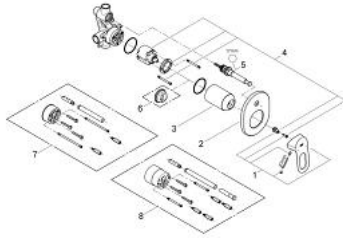

29 041 000 BAULoop SINGLE-LEVER BATH MIXER

PRODUCT DESCRIPTION

- Colour: chrome
- concealed installation with 37048000
- set for final installation
- concealed body (32 963 001)
- GROHE Long-Life 46 mm ceramic cartridge
- GROHE Long-Life finish
- adjustable flow rate limiter
- automatic diverter: bath/shower
- escutcheon- and shaft-sealing
- optional temperature limiter

29 041 000 BAULOOP SINGLE-LEVER BATH MIXER

SPARE PARTS, December 2009 – now

- 1: Lever (Spare part-nr. 46696000)
- 2: Escutcheon (Spare part-nr. 46772000)
- 3: Cap (Spare part-nr. 09038000)
- 4: Cartridge (Spare part-nr. 46048000)
- 5: Diverter (Spare part-nr. 46737000)
- 6: Temperature limiter (Spare part-nr. 46308000)*
- 7: Extension set (Spare part-nr. 46191000)*
- 8: Extension set (Spare part-nr. 46343000)*