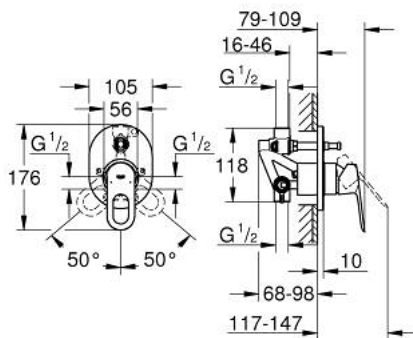

29 041 000 BAULoop SINGLE-LEVER BATH MIXER

PRODUCT DESCRIPTION

- Colour: chrome
- concealed installation with 37048000
- set for final installation
- concealed body (32 963 001)
- GROHE Long-Life 46 mm ceramic cartridge
- GROHE Long-Life finish
- adjustable flow rate limiter
- automatic diverter: bath/shower
- escutcheon- and shaft-sealing
- optional temperature limiter

29 041 000 BAULOOP SINGLE-LEVER BATH MIXER

SPARE PARTS, December 2009 – now

- 1: Lever (Spare part-nr. 46696000)
- 2: Escutcheon (Spare part-nr. 46772000)
- 3: Cap (Spare part-nr. 09038000)
- 4: Cartridge (Spare part-nr. 46048000)
- 5: Diverter (Spare part-nr. 46737000)
- 6: Temperature limiter (Spare part-nr. 46308000)*
- 7: Extension set (Spare part-nr. 46191000)*
- 8: Extension set (Spare part-nr. 46343000)*