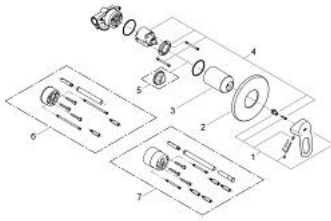

29 042 000 BAULoop SINGLE-LEVER SHOWER MIXER

PRODUCT DESCRIPTION

- Colour: chrome
- concealed installation with 37048000
- set for final installation
- concealed body (32 962 001)
- GROHE Long-Life 46 mm ceramic cartridge
- GROHE Long-Life finish
- adjustable flow rate limiter
- escutcheon- and shaft-sealing
- optional temperature limiter

29 042 000 BAULOOP SINGLE-LEVER SHOWER MIXER

SPARE PARTS, December 2009 – now

- 1: Lever (Spare part-nr. 46696000)
- 2: Escutcheon (Spare part-nr. 46773000)
- 3: Cap (Spare part-nr. 09038000)
- 4: Cartridge (Spare part-nr. 46048000)
- 5: Temperature limiter (Spare part-nr. 46308000)*
- 6: Extension set (Spare part-nr. 46191000)*
- 7: Extension set (Spare part-nr. 46343000)*