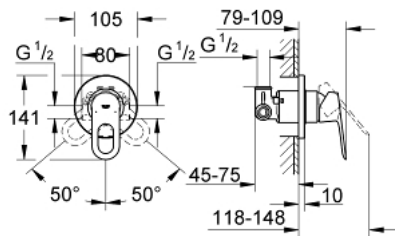

29 042 000 BAULoop SINGLE-LEVER SHOWER MIXER

PRODUCT DESCRIPTION

- Colour: chrome
- concealed installation with 37048000
- set for final installation
- concealed body (32 962 001)
- GROHE Long-Life 46 mm ceramic cartridge
- GROHE Long-Life finish
- adjustable flow rate limiter
- escutcheon- and shaft-sealing
- optional temperature limiter

29 042 000 BAULOOP SINGLE-LEVER SHOWER MIXER

SPARE PARTS, December 2009 – now

- 1: Lever (Spare part-nr. 46696000)
- 2: Escutcheon (Spare part-nr. 46773000)
- 3: Cap (Spare part-nr. 09038000)
- 4: Cartridge (Spare part-nr. 46048000)
- 5: Temperature limiter (Spare part-nr. 46308000)*
- 6: Extension set (Spare part-nr. 46191000)*
- 7: Extension set (Spare part-nr. 46343000)*