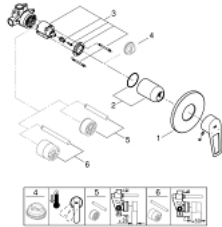

29 042 001 **BAULOOK SINGLE-LEVER SHOWER MIXER 1/2"**

PRODUCT DESCRIPTION

- concealed installation
- set for final installation
- concealed body

- **GROHE Longlife** 46 mm ceramic cartridge

- **GROHE StarLight** chrome finish
- adjustable flow rate limiter
- escutcheon- and shaft-sealing

29 042 001 **BAULOOP SINGLE-LEVER SHOWER MIXER 1/2"**

SPARE PARTS

- 1: Escutcheon (Order-nr. 46773000)
 - 2: Cap (Order-nr. 09038000)
 - 3: Cartridge (Order-nr. 46048000)
 - 4: Temperature limiter (Order-nr. 46308000)*
 - 5: Extension set (Order-nr. 46191000)*
 - 6: Extension set (Order-nr. 46343000)*
- * Optional accessories