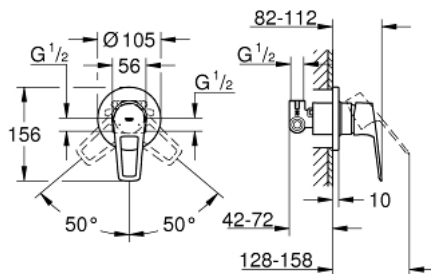

29 042 001 **BAULOOK SINGLE-LEVER SHOWER MIXER 1/2"**

PRODUCT DESCRIPTION

- concealed installation
- set for final installation
- concealed body

- **GROHE Longlife** 46 mm ceramic cartridge

- **GROHE StarLight** chrome finish
- adjustable flow rate limiter
- escutcheon- and shaft-sealing

29 042 001 **BAULOOP SINGLE-LEVER SHOWER MIXER 1/2"**

SPARE PARTS

- 1: Escutcheon (Order-nr. 46773000)
 - 2: Cap (Order-nr. 09038000)
 - 3: Cartridge (Order-nr. 46048000)
 - 4: Temperature limiter (Order-nr. 46308000)*
 - 5: Extension set (Order-nr. 46191000)*
 - 6: Extension set (Order-nr. 46343000)*
- * Optional accessories